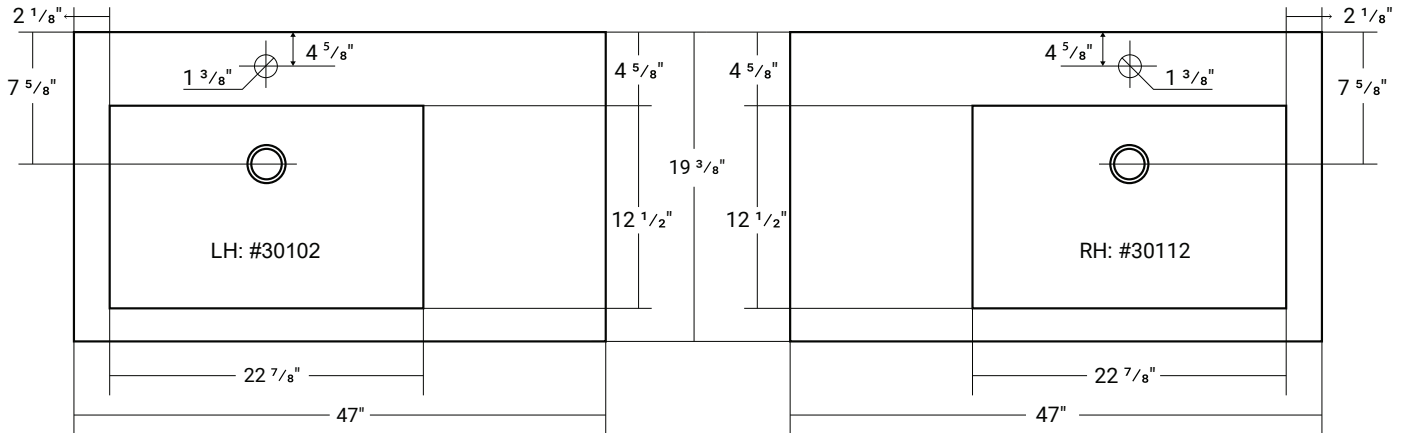

**COMPOSITE (PURE) COUNTERTOP
SINGLE OFFSET BOWL | BATHROOM BASIN**

***Faucet not Included**

Product LH: #30102 | RH: #30112

47" x 19 3/8" x 1 5/8" Model: RA-4720LP

Design Features

- Seamless solid surface composite construction formulated from a blend of natural and synthetic materials.
- Non-porous surface is anti-bacterial and easy to clean as well as impact, scratch and stain resistant
- Designed for above counter installation.
- Flat bottom, single left side rectangular bowl
- 1 year limited manufacturer's warranty included

Product Specifications

- Generous rear faucet deck
- Faucet & drain not included
- Overflow included at back of bowl
- Available with a finished or non-finished back.

Pre-Drilled Faucet Holes

- Single Hole Centered: Add ("-01" to part number)
- 3 Holes @ 4": Add ("-04" to part number)
- 3 Holes @ 8": Add ("-08" to part number)