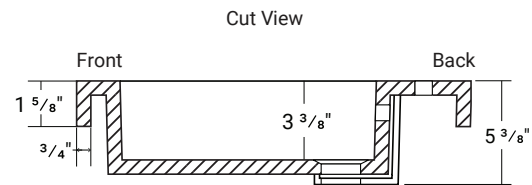

**COMPOSITE (PURE) COUNTERTOP
SINGLE OFFSET BOWL | BATHROOM BASIN**

***Faucet not Included**

Product LH: #30102 | RH: #30112

47" x 19 3/8" x 1 5/8" Model: RA-4720LP

Design Features

- Seamless solid surface composite construction formulated from a blend of natural and synthetic materials.
- Non-porous surface is anti-bacterial and easy to clean as well as impact, scratch and stain resistant
- Designed for above counter installation.
- Flat bottom, single left side rectangular bowl
- 1 year limited manufacturer's warranty included

Product Specifications

- Generous rear faucet deck
- Faucet & drain not included
- Overflow included at back of bowl
- Available with a finished or non-finished back.

Pre-Drilled Faucet Holes

- Single Hole Centered: Add ("-01" to part number)
- 3 Holes @ 4": Add ("-04" to part number)
- 3 Holes @ 8": Add ("-08" to part number)