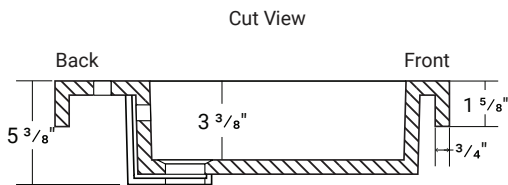

**COMPOSITE (PURE) COUNTERTOP
SINGLE OFFSET BOWL | BATHROOM BASIN**

***Faucet not Included**

Product LH: #30102 | RH: #30112

47" x 19 3/8" x 1 5/8" Model: RA-4720LP

Design Features

- Seamless solid surface composite construction formulated from a blend of natural and synthetic materials.
- Non-porous surface is anti-bacterial and easy to clean as well as impact, scratch and stain resistant
- Designed for above counter installation.
- Flat bottom, single left side rectangular bowl
- 1 year limited manufacturer's warranty included

Product Specifications

- Generous rear faucet deck
- Faucet & drain not included
- Overflow included at back of bowl
- Available with a finished or non-finished back.

Pre-Drilled Faucet Holes

- Single Hole Centered: Add ("-01" to part number)
- 3 Holes @ 4": Add ("-04" to part number)
- 3 Holes @ 8": Add ("-08" to part number)