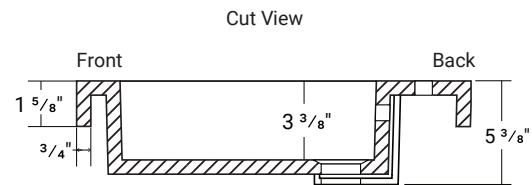

Acritec Industries Corp.

27049 Gloucester Way
Langley, B.C. V4W 3Y3

Tel: 604.607.0856

Fax: 604.607.0857

Email: info@acritec.com

Website: www.acritec.com

In keeping with our policy of continuing product improvement, Acritec Industries Corp. reserves the right to change product specifications without notice.

Important

*While we strive to provide accurate measurements for our customers, sometimes mistakes happen. Our goal is to help things run smoothly from shipment to installation, so if you notice any errors in our spec sheets, please let us know.

Our products are handmade & hand finished so you can expect a tolerance of $\pm \frac{1}{4}$ " on all measurements. We strongly recommend waiting until your ordered product is on-site before attempting any rough-in carpentry or plumbing.

If you want to verify any of our measurements, please feel free to call or email us.

*Drawings are not to scale