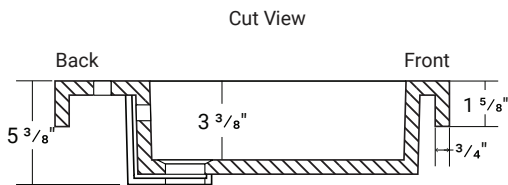

Acritec Industries Corp.

27049 Gloucester Way
Langley, B.C. V4W 3Y3

Tel: 604.607.0856

Fax: 604.607.0857

Email: info@acritec.com

Website: www.acritec.com

In keeping with our policy of continuing product improvement, Acritec Industries Corp. reserves the right to change product specifications without notice.

Important

*While we strive to provide accurate measurements for our customers, sometimes mistakes happen. Our goal is to help things run smoothly from shipment to installation, so if you notice any errors in our spec sheets, please let us know.

Our products are handmade & hand finished so you can expect a tolerance of $\pm \frac{1}{4}$ " on all measurements. We strongly recommend waiting until your ordered product is on-site before attempting any rough-in carpentry or plumbing.

If you want to verify any of our measurements, please feel free to call or email us.

*Drawings are not to scale