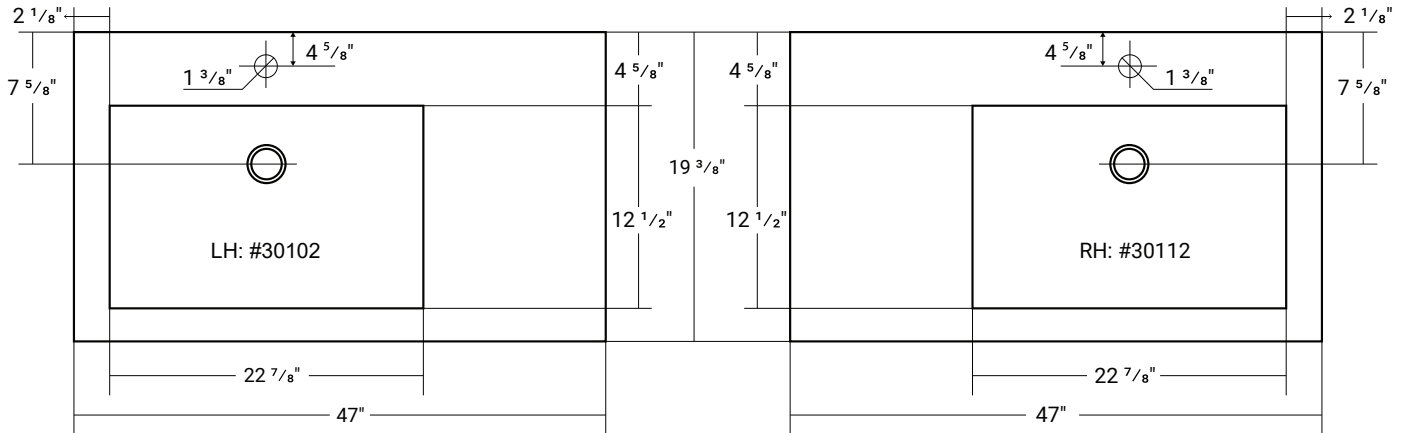

Acritec Industries Corp.

27049 Gloucester Way
Langley, B.C. V4W 3Y3

Tel: 604.607.0856

Fax: 604.607.0857

Email: info@acritec.com

Website: www.acritec.com

In keeping with our policy of continuing product improvement, Acritec Industries Corp. reserves the right to change product specifications without notice.

Important

*While we strive to provide accurate measurements for our customers, sometimes mistakes happen. Our goal is to help things run smoothly from shipment to installation, so if you notice any errors in our spec sheets, please let us know.

Our products are handmade & hand finished so you can expect a tolerance of $\pm \frac{1}{4}$ " on all measurements. We strongly recommend waiting until your ordered product is on-site before attempting any rough-in carpentry or plumbing.

If you want to verify any of our measurements, please feel free to call or email us.

*Drawings are not to scale