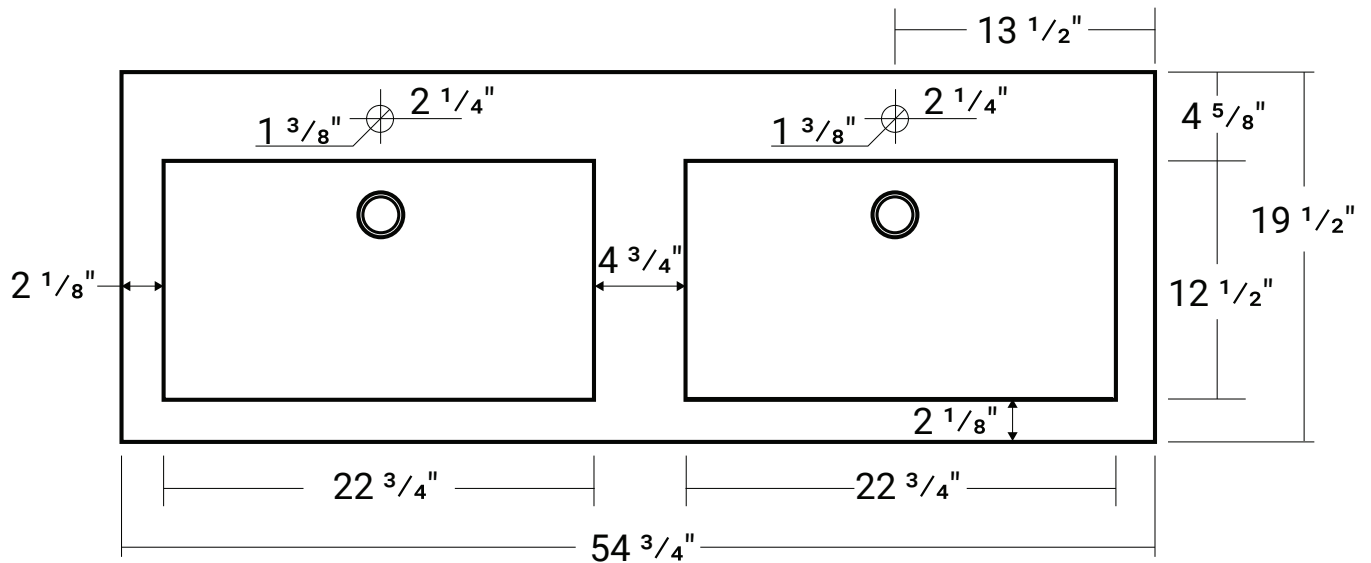

COMPOSITE (PURE) COUNTERTOP

DOUBLE BOWL | BATHROOM BASIN

Product #30121

54 ¾" x 19 ½" x 4" Model: RA-5520

***Faucet not Included**

Design Features

- Seamless solid surface composite construction formulated from a blend of natural and synthetic materials.
- Non-porous surface is anti-bacterial and easy to clean as well as impact, scratch and stain resistant
- Designed for above counter installation.
- Flat bottom, single left side rectangular bowl
- 1 year limited manufacturer's warranty included

Product Specifications

- Generous rear faucet deck
- Faucet & drain not included
- Overflow included at back of bowl
- Available with a finished or non-finished back.

Pre-Drilled Faucet Holes

- Single Hole Centered: Add ("-01" to part number)
- 3 Holes @ 4": Add ("-04" to part number)
- 3 Holes @ 8": Add ("-08" to part number)