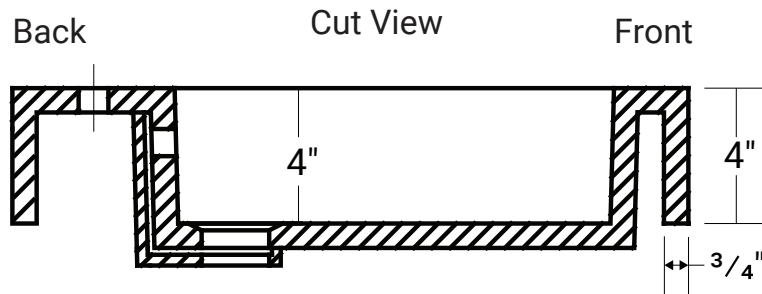

COMPOSITE (PURE) COUNTERTOP

DOUBLE BOWL | BATHROOM BASIN

Product #30121

54 ¾" x 19 ½" x 4" Model: RA-5520

***Faucet not Included**

Design Features

- Seamless solid surface composite construction formulated from a blend of natural and synthetic materials.
- Non-porous surface is anti-bacterial and easy to clean as well as impact, scratch and stain resistant
- Designed for above counter installation.
- Flat bottom, single left side rectangular bowl
- 1 year limited manufacturer's warranty included

Product Specifications

- Generous rear faucet deck
- Faucet & drain not included
- Overflow included at back of bowl
- Available with a finished or non-finished back.

Pre-Drilled Faucet Holes

- Single Hole Centered: Add ("-01" to part number)
- 3 Holes @ 4": Add ("-04" to part number)
- 3 Holes @ 8": Add ("-08" to part number)