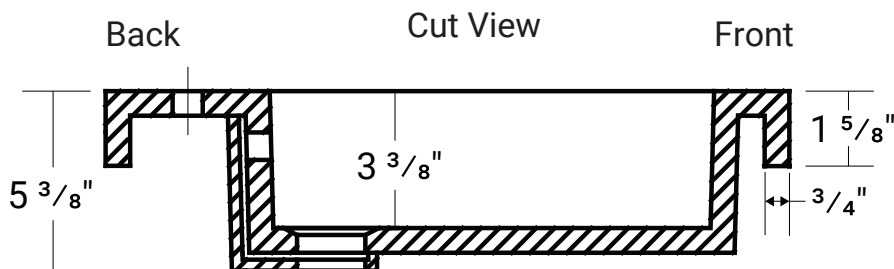

COMPOSITE (PURE) COUNTERTOP DOUBLE BOWL | BATHROOM BASIN

***Faucet not Included**

Product #30122

54 ¾" x 19 ½" x 1 ⅝"

Model: RA-5520LP

Design Features

- Seamless solid surface composite construction formulated from a blend of natural and synthetic materials.
- Non-porous surface is anti-bacterial and easy to clean as well as impact, scratch and stain resistant
- Designed for above counter installation.
- Flat bottom, single left side rectangular bowl
- 1 year limited manufacturer's warranty included

Product Specifications

- Generous rear faucet deck
- Faucet & drain not included
- Overflow included at back of bowl
- Available with a finished or non-finished back.

Pre-Drilled Faucet Holes

- Single Hole Centered: Add ("-01" to part number)
- 3 Holes @ 4": Add ("-04" to part number)
- 3 Holes @ 8": Add ("-08" to part number)