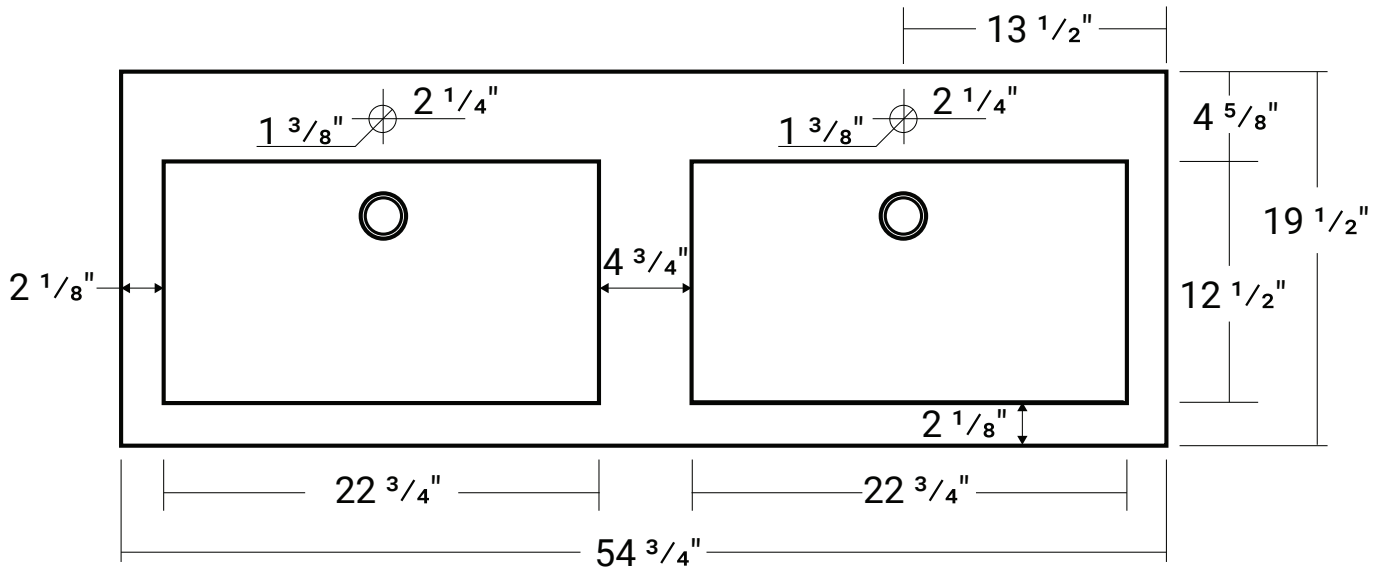

COMPOSITE (PURE) COUNTERTOP DOUBLE BOWL | BATHROOM BASIN

***Faucet not Included**

Product #30122

54 ¾" x 19 ½" x 1 ⅝"

Model: RA-5520LP

Design Features

- Seamless solid surface composite construction formulated from a blend of natural and synthetic materials.
- Non-porous surface is anti-bacterial and easy to clean as well as impact, scratch and stain resistant
- Designed for above counter installation.
- Flat bottom, single left side rectangular bowl
- 1 year limited manufacturer's warranty included

Product Specifications

- Generous rear faucet deck
- Faucet & drain not included
- Overflow included at back of bowl
- Available with a finished or non-finished back.

Pre-Drilled Faucet Holes

- Single Hole Centered: Add ("-01" to part number)
- 3 Holes @ 4": Add ("-04" to part number)
- 3 Holes @ 8": Add ("-08" to part number)