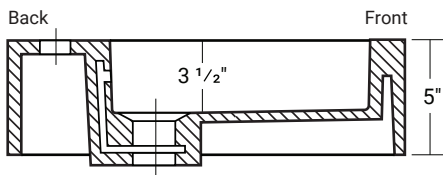

### Product Specifications

- Generous rear faucet deck
- Faucet & drain not included
- Overflow included at back of bowl
- Available with a finished or non-finished back.

### Pre-Drilled Faucet Holes

- Single Hole Centered: Add ("-01" to part number)
- 3 Holes @ 4": Add ("-04" to part number)
- 3 Holes @ 8": Add ("-08" to part number)

Cut View