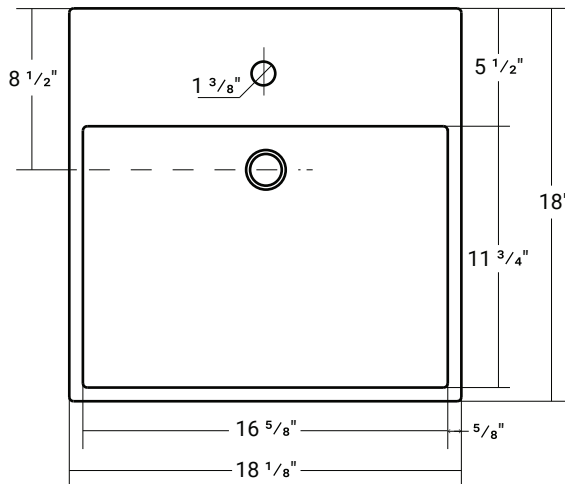

30131

Composite (Pure) Countertop

18 1/8" x 18" x 5"

Design Features

- Seamless solid surface composite construction formulated from a blend of natural and synthetic materials.
- Non-porous surface is anti-bacterial and easy to clean as well as impact, scratch and stain resistant
- Designed for above counter installation.
- Flat bottom, single centered rectangular bowl.
- 1 year limited manufacturer's warranty included

Product Specifications

- Generous rear faucet deck
- Faucet & drain not included
- Overflow included at back of bowl
- Available with a finished or non-finished back.

Pre-Drilled Faucet Holes

- Single Hole Centered: Add ("-01" to part number)
- 3 Holes @ 4": Add ("-04" to part number)
- 3 Holes @ 8": Add ("-08" to part number)

Cut View

Important

*While we strive to provide accurate measurements for our customers, sometimes mistakes happen. Our goal is to help things run smoothly from shipment to installation, so if you notice any errors in our spec sheets, please let us know.

Our products are handmade & hand finished so you can expect a tolerance of $\pm 1/4$ " on all measurements. We strongly recommend waiting until your ordered product is on-site before attempting any rough-in carpentry or plumbing.

If you want to verify any of our measurements, please feel free to call or email us.

*Drawings are not to scale

Acritec Industries Corp.

27049 Gloucester Way
Langley, B.C. V4W 3Y3

Tel: 604.607.0856

Fax: 604.607.0857

Email: info@acritec.com

Website: www.acritec.com

In keeping with our policy of continuing product improvement, Acritec Industries Corp. reserves the right to change product specifications without notice.