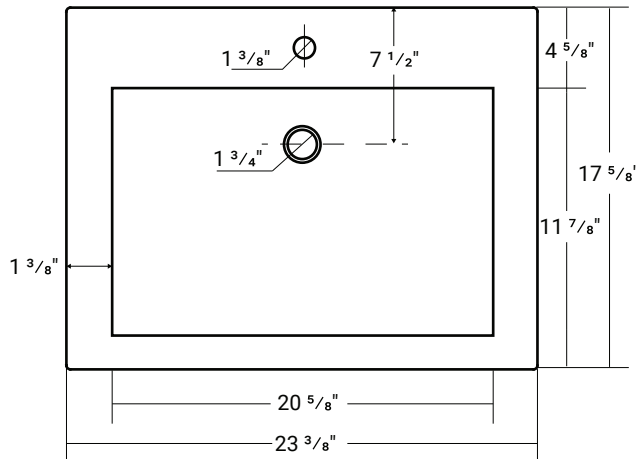

30152

Composite (Pure) Countertop

23 3/8" x 17 5/8" x 1 5/8"

Design Features

- Seamless solid surface composite construction formulated from a blend of natural and synthetic materials.
- Non-porous surface is anti-bacterial and easy to clean as well as impact, scratch and stain resistant
- Designed for above counter installation.
- Flat bottom, single centered rectangular bowl.
- 1 year limited manufacturer's warranty included

Product Specifications

- Generous rear faucet deck
- Faucet & drain not included
- Overflow included at back of bowl
- Available with a finished or non-finished back.

Pre-Drilled Faucet Holes

- Single Hole Centered: Add ("-01" to part number)
- 3 Holes @ 4": Add ("-04" to part number)
- 3 Holes @ 8": Add ("-08" to part number)

Cut View

Important

*While we strive to provide accurate measurements for our customers, sometimes mistakes happen. Our goal is to help things run smoothly from shipment to installation, so if you notice any errors in our spec sheets, please let us know.

Our products are handmade & hand finished so you can expect a tolerance of $\pm 1/4$ " on all measurements. We strongly recommend waiting until your ordered product is on-site before attempting any rough-in carpentry or plumbing.

If you want to verify any of our measurements, please feel free to call or email us.

*Drawings are not to scale

Acritec Industries Corp.

27049 Gloucester Way
Langley, B.C. V4W 3Y3

Tel: 604.607.0856

Fax: 604.607.0857

Email: info@acritec.com

Website: www.acritec.com

In keeping with our policy of continuing product improvement, Acritec Industries Corp. reserves the right to change product specifications without notice.