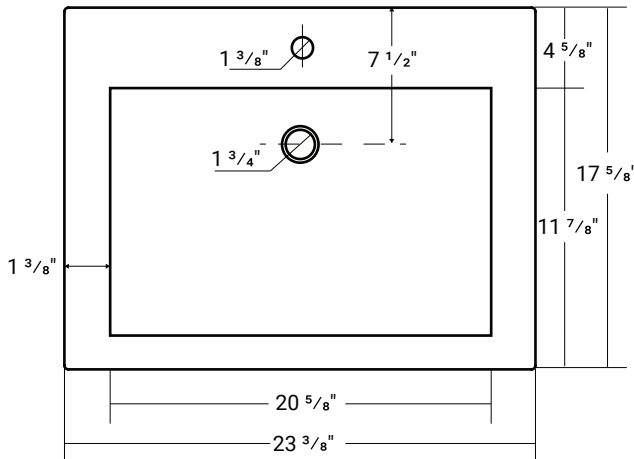

30152

Composite (Pure) Countertop

23 3/8" x 17 5/8" x 1 5/8"

Design Features

- Seamless solid surface composite construction formulated from a blend of natural and synthetic materials.
- Non-porous surface is anti-bacterial and easy to clean as well as impact, scratch and stain resistant
- Designed for above counter installation.
- Flat bottom, single centered rectangular bowl.
- 1 year limited manufacturer's warranty included

Product Specifications

- Generous rear faucet deck
- Faucet & drain not included
- Overflow included at back of bowl
- Available with a finished or non-finished back.

Pre-Drilled Faucet Holes

- Single Hole Centered: Add ("-01" to part number)
- 3 Holes @ 4": Add ("-04" to part number)
- 3 Holes @ 8": Add ("-08" to part number)

Cut View

Important

*While we strive to provide accurate measurements for our customers, sometimes mistakes happen. Our goal is to help things run smoothly from shipment to installation, so if you notice any errors in our spec sheets, please let us know.

Our products are handmade & hand finished so you can expect a tolerance of $\pm 1/4$ " on all measurements. We strongly recommend waiting until your ordered product is on-site before attempting any rough-in carpentry or plumbing.

If you want to verify any of our measurements, please feel free to call or email us.

*Drawings are not to scale

Acritec Industries Corp.

27049 Gloucester Way
Langley, B.C. V4W 3Y3

Tel: 604.607.0856

Fax: 604.607.0857

Email: info@acritec.com

Website: www.acritec.com

In keeping with our policy of continuing product improvement, Acritec Industries Corp. reserves the right to change product specifications without notice.