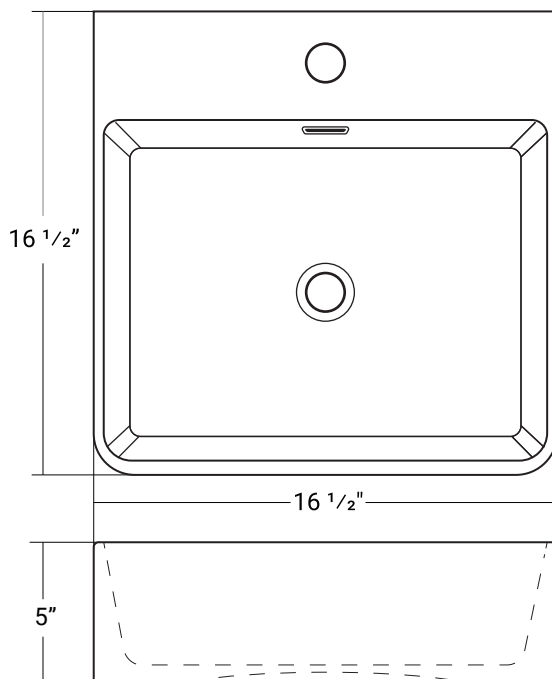

Important

*While we strive to provide accurate measurements for our customers, sometimes mistakes happen. Our goal is to help things run smoothly from shipment to installation, so if you notice any errors in our spec sheets, please let us know.

Our products are handmade & hand finished so you can expect a tolerance of $\pm 1/4$ " on all measurements. We strongly recommend waiting until your ordered product is on-site before attempting any rough-in carpentry or plumbing.

If you want to verify any of our measurements, please feel free to call or email us.

*Drawings are not to scale

Acritec Industries Corp.

27049 Gloucester Way
Langley, B.C. V4W 3Y3

Tel: 604.607.0856

Fax: 604.607.0857

Email: info@acritec.com

Website: www.acritec.com

In keeping with our policy of continuing product improvement, Acritec Industries Corp. reserves the right to change product specifications without notice.