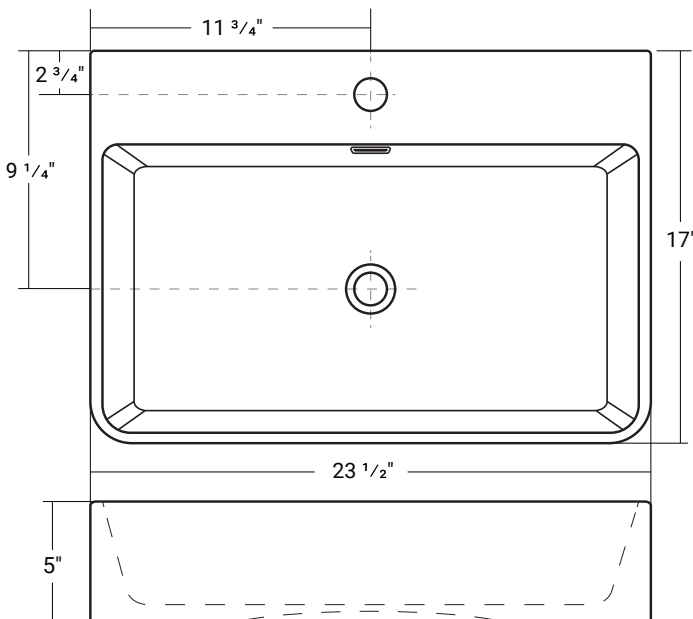

Important

*While we strive to provide accurate measurements for our customers, sometimes mistakes happen. Our goal is to help things run smoothly from shipment to installation, so if you notice any errors in our spec sheets, please let us know.

Our products are handmade & hand finished so you can expect a tolerance of $\pm 1/4$ " on all measurements. We strongly recommend waiting until your ordered product is on-site before attempting any rough-in carpentry or plumbing.

If you want to verify any of our measurements, please feel free to call or email us.

*Drawings are not to scale

Acritec Industries Corp.

27049 Gloucester Way
Langley, B.C. V4W 3Y3

Tel: 604.607.0856

Fax: 604.607.0857

Email: info@acritec.com

Website: www.acritec.com

In keeping with our policy of continuing product improvement, Acritec Industries Corp. reserves the right to change product specifications without notice.