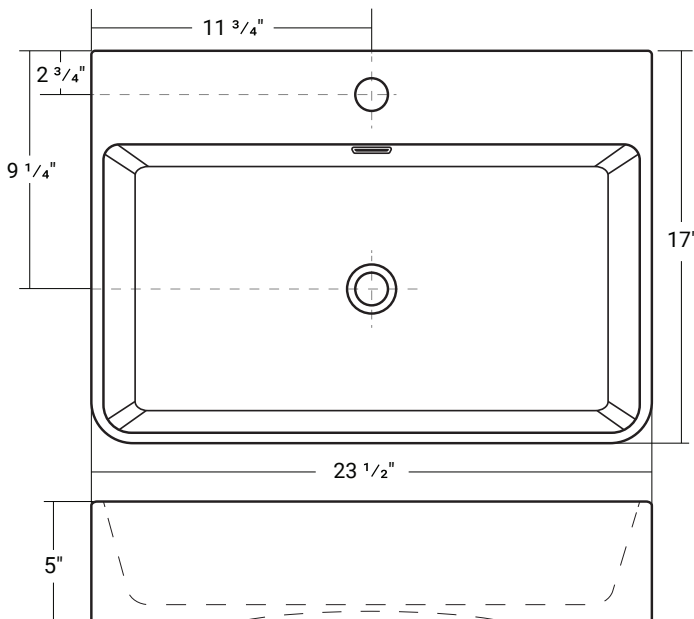

Important

*While we strive to provide accurate measurements for our customers, sometimes mistakes happen. Our goal is to help things run smoothly from shipment to installation, so if you notice any errors in our spec sheets, please let us know.

Our products are handmade & hand finished so you can expect a tolerance of $\pm 1/4$ " on all measurements. We strongly recommend waiting until your ordered product is on-site before attempting any rough-in carpentry or plumbing.

If you want to verify any of our measurements, please feel free to call or email us.

*Drawings are not to scale

Acritec Industries Corp.

27049 Gloucester Way
Langley, B.C. V4W 3Y3

Tel: 604.607.0856

Fax: 604.607.0857

Email: info@acritec.com

Website: www.acritec.com

In keeping with our policy of continuing product improvement, Acritec Industries Corp. reserves the right to change product specifications without notice.