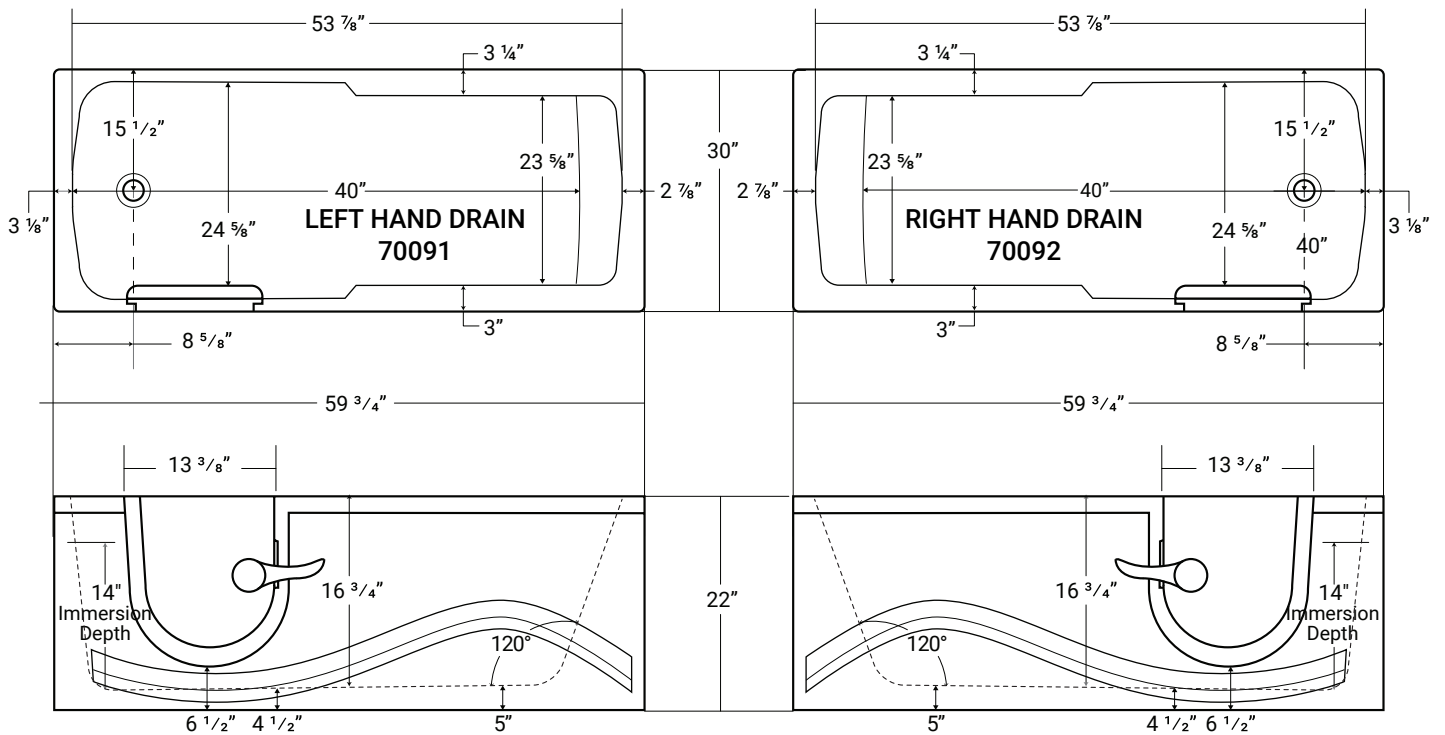

Acritec Industries Corp.

27049 Gloucester Way
Langley, B.C. V4W 3Y3

Tel: 604.607.0856

Fax: 604.607.0857

Email: info@acritec.com

Website: www.acritec.com

In keeping with our policy of continuing product improvement, Acritec Industries Corp. reserves the right to change product specifications without notice.

Important

*While we strive to provide accurate measurements for our customers, sometimes mistakes happen. Our goal is to help things run smoothly from shipment to installation, so if you notice any errors in our spec sheets, please let us know.

Our products are handmade & hand finished so you can expect a tolerance of $\pm \frac{1}{4}$ " on all measurements. We strongly recommend waiting until your ordered product is on-site before attempting any rough-in carpentry or plumbing.

If you want to verify any of our measurements, please feel free to call or email us.

*Drawings are not to scale