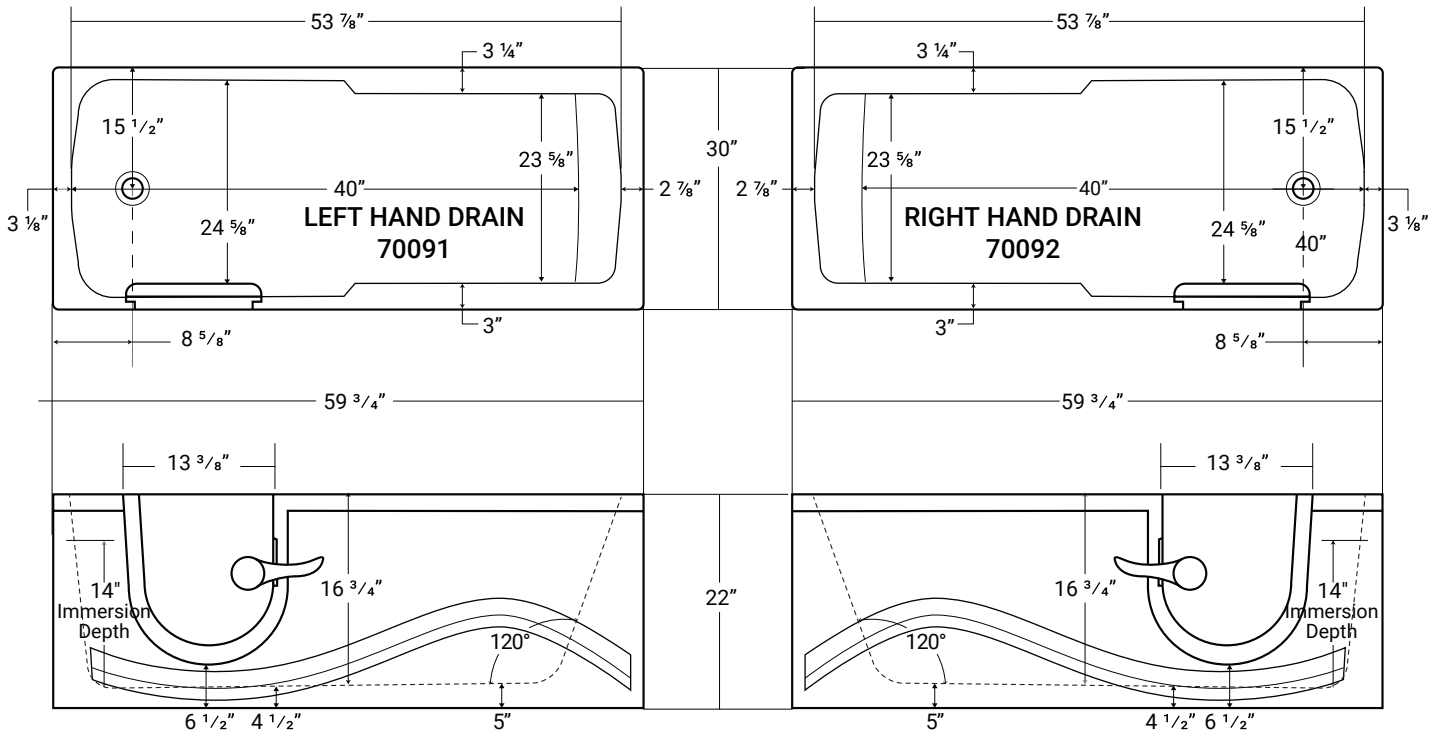

Acritec Industries Corp.

27049 Gloucester Way
Langley, B.C. V4W 3Y3

Tel: 604.607.0856

Fax: 604.607.0857

Email: info@acritec.com

Website: www.acritec.com

In keeping with our policy of continuing product improvement, Acritec Industries Corp. reserves the right to change product specifications without notice.

Important

*While we strive to provide accurate measurements for our customers, sometimes mistakes happen. Our goal is to help things run smoothly from shipment to installation, so if you notice any errors in our spec sheets, please let us know.

Our products are handmade & hand finished so you can expect a tolerance of $\pm \frac{1}{4}$ " on all measurements. We strongly recommend waiting until your ordered product is on-site before attempting any rough-in carpentry or plumbing.

If you want to verify any of our measurements, please feel free to call or email us.

*Drawings are not to scale