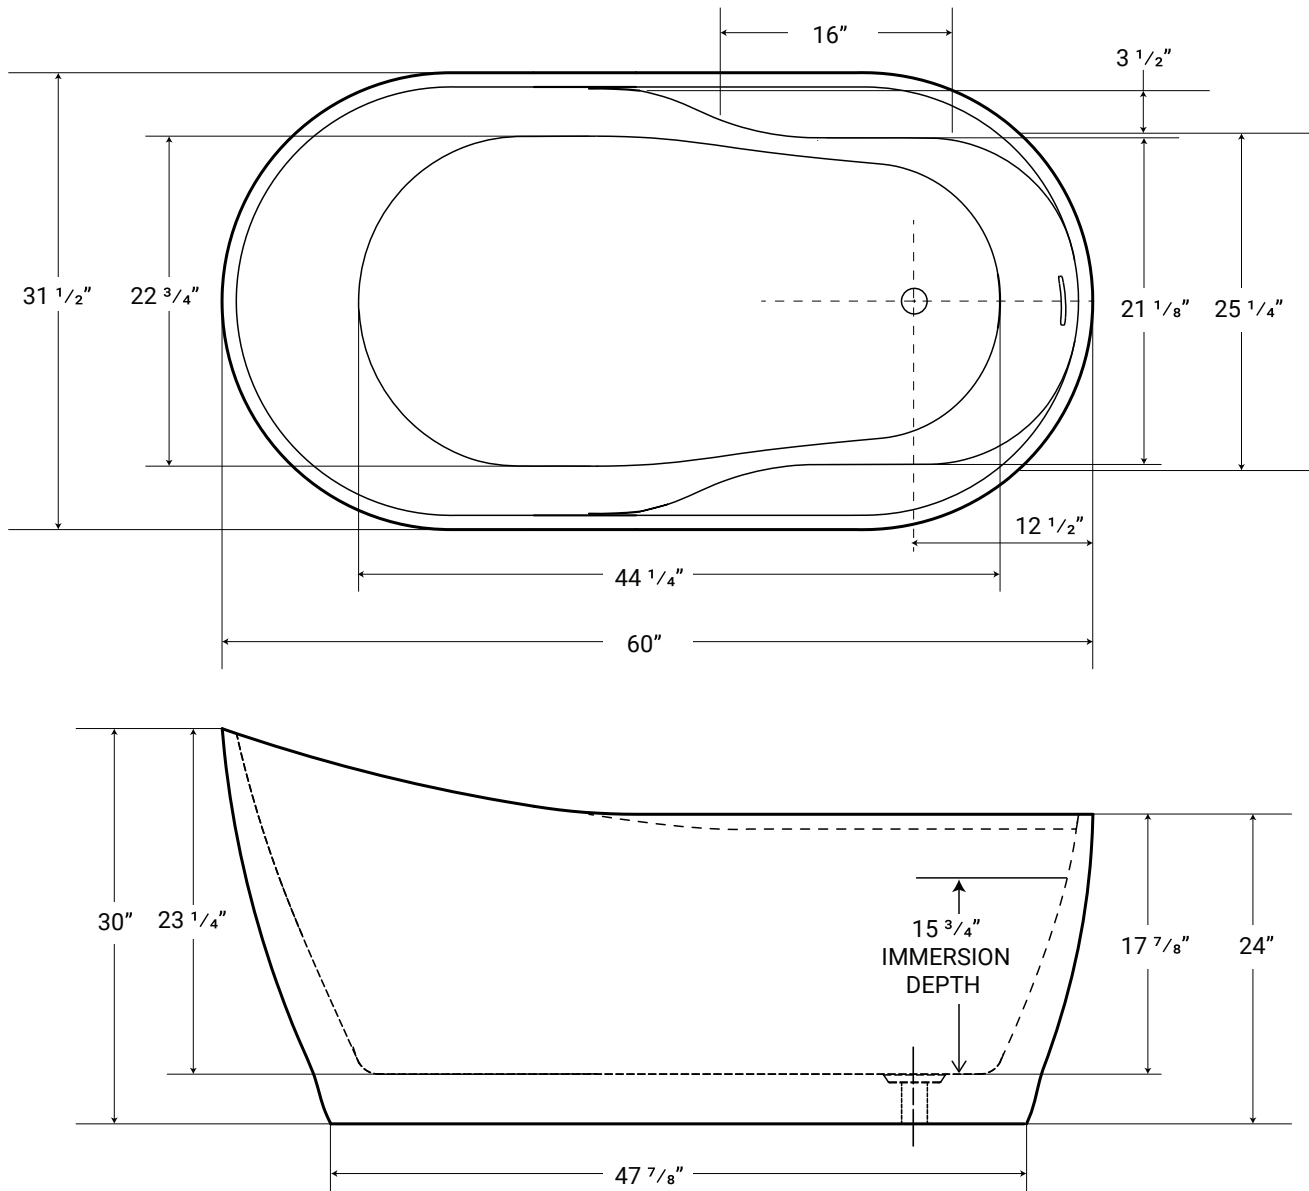

Acritec Industries Corp.

27049 Gloucester Way
Langley, B.C. V4W 3Y3

Tel: 604.607.0856

Fax: 604.607.0857

Email: info@acritec.com

Website: www.acritec.com

In keeping with our policy of continuing product improvement, Acritec Industries Corp. reserves the right to change product specifications without notice.

Important

*While we strive to provide accurate measurements for our customers, sometimes mistakes happen. Our goal is to help things run smoothly from shipment to installation, so if you notice any errors in our spec sheets, please let us know.

Our products are handmade & hand finished so you can expect a tolerance of $\pm 1/4$ " on all measurements. We strongly recommend waiting until your ordered product is on-site before attempting any rough-in carpentry or plumbing.

If you want to verify any of our measurements, please feel free to call or email us.

*Drawings are not to scale