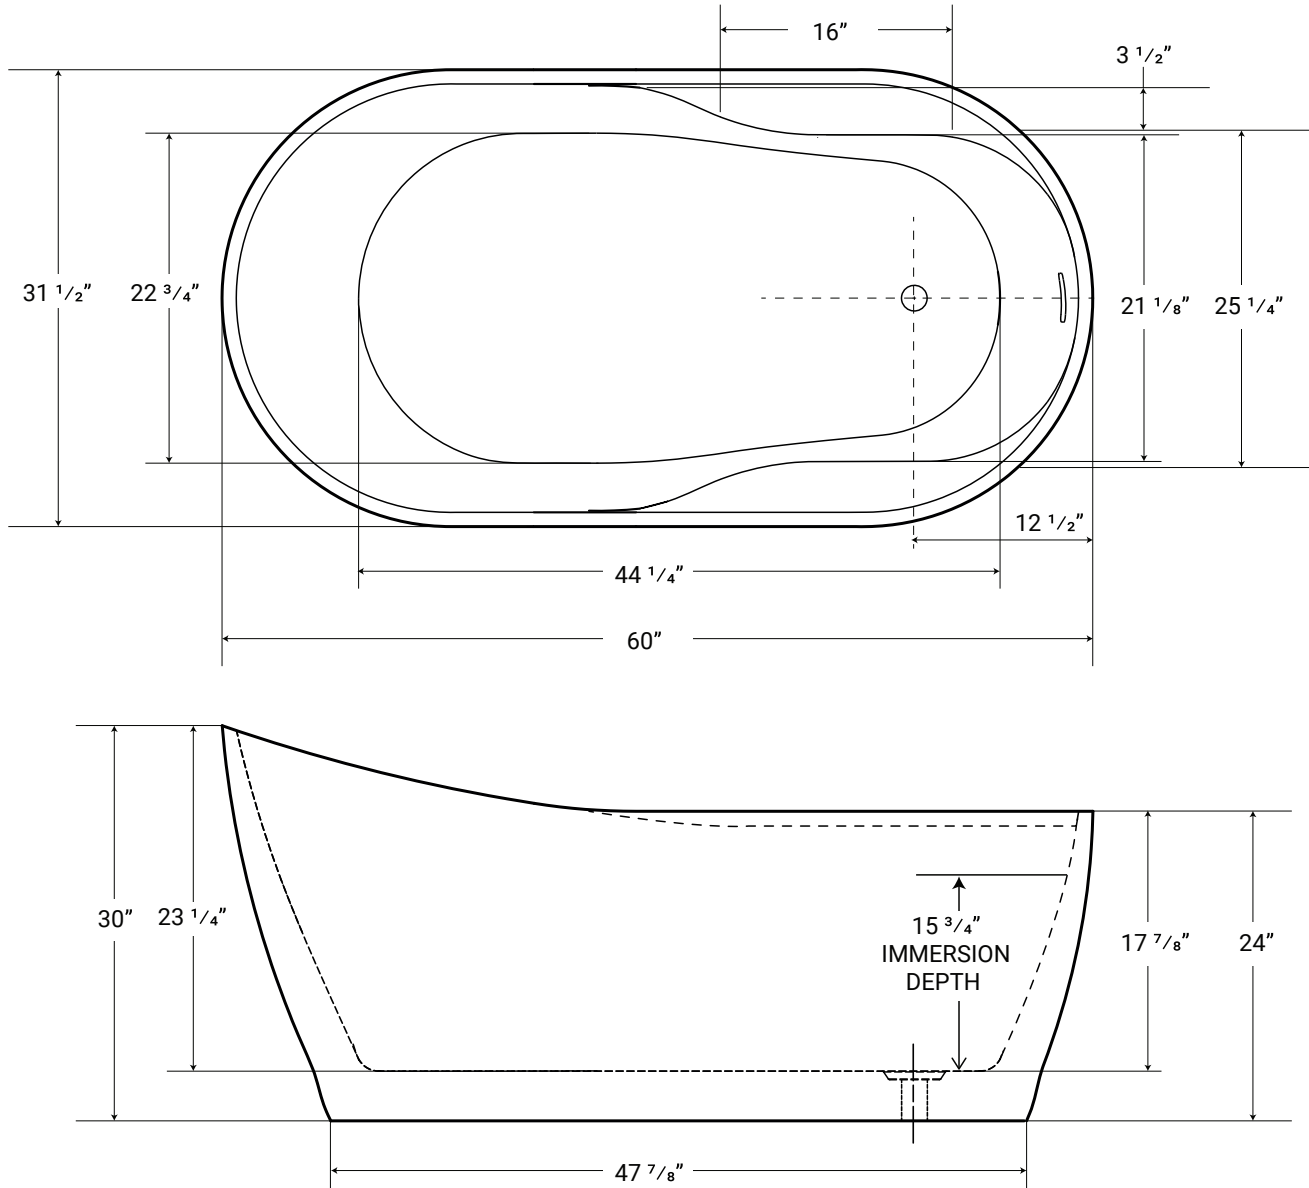

Acritec Industries Corp.

27049 Gloucester Way
Langley, B.C. V4W 3Y3

Tel: 604.607.0856

Fax: 604.607.0857

Email: info@acritec.com

Website: www.acritec.com

In keeping with our policy of continuing product improvement, Acritec Industries Corp. reserves the right to change product specifications without notice.

Important

*While we strive to provide accurate measurements for our customers, sometimes mistakes happen. Our goal is to help things run smoothly from shipment to installation, so if you notice any errors in our spec sheets, please let us know.

Our products are handmade & hand finished so you can expect a tolerance of ± 1/4" on all measurements. We strongly recommend waiting until your ordered product is on-site before attempting any rough-in carpentry or plumbing.

If you want to verify any of our measurements, please feel free to call or email us.

*Drawings are not to scale