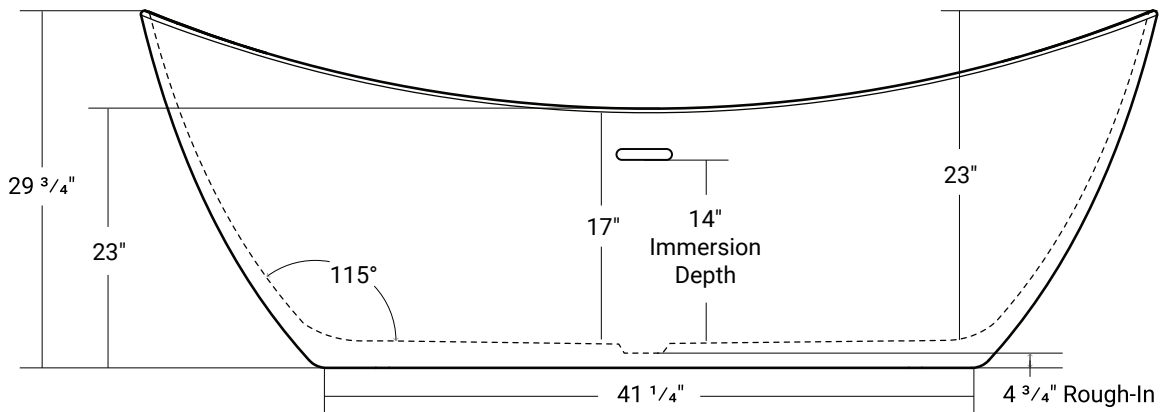

Acritec Industries Corp.

27049 Gloucester Way
Langley, B.C. V4W 3Y3

Tel: 604.607.0856

Fax: 604.607.0857

Email: info@acritec.com

Website: www.acritec.com

In keeping with our policy of continuing product improvement, Acritec Industries Corp. reserves the right to change product specifications without notice.

Important

*While we strive to provide accurate measurements for our customers, sometimes mistakes happen. Our goal is to help things run smoothly from shipment to installation, so if you notice any errors in our spec sheets, please let us know.

Our products are handmade & hand finished so you can expect a tolerance of $\pm 1/4"$ on all measurements. We strongly recommend waiting until your ordered product is on-site before attempting any rough-in carpentry or plumbing.

If you want to verify any of our measurements, please feel free to call or email us.

*Drawings are not to scale