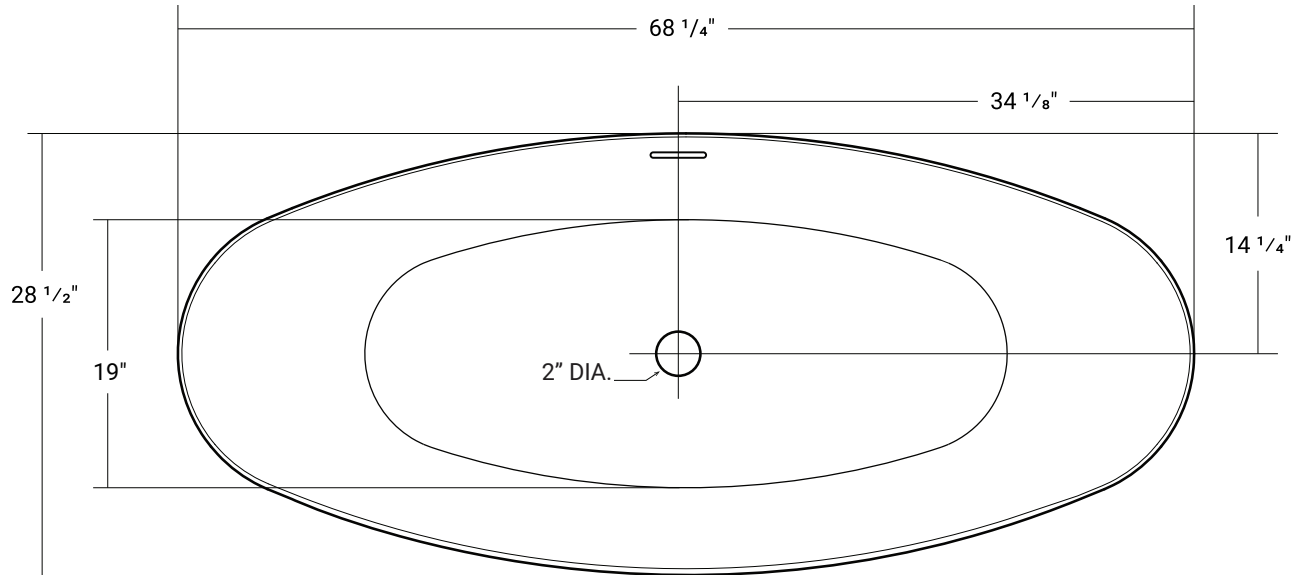

Acritec Industries Corp.

27049 Gloucester Way
Langley, B.C. V4W 3Y3

Tel: 604.607.0856

Fax: 604.607.0857

Email: info@acritec.com

Website: www.acritec.com

In keeping with our policy of continuing product improvement, Acritec Industries Corp. reserves the right to change product specifications without notice.

Important

*While we strive to provide accurate measurements for our customers, sometimes mistakes happen. Our goal is to help things run smoothly from shipment to installation, so if you notice any errors in our spec sheets, please let us know.

Our products are handmade & hand finished so you can expect a tolerance of $\pm 1/4"$ on all measurements. We strongly recommend waiting until your ordered product is on-site before attempting any rough-in carpentry or plumbing.

If you want to verify any of our measurements, please feel free to call or email us.

*Drawings are not to scale