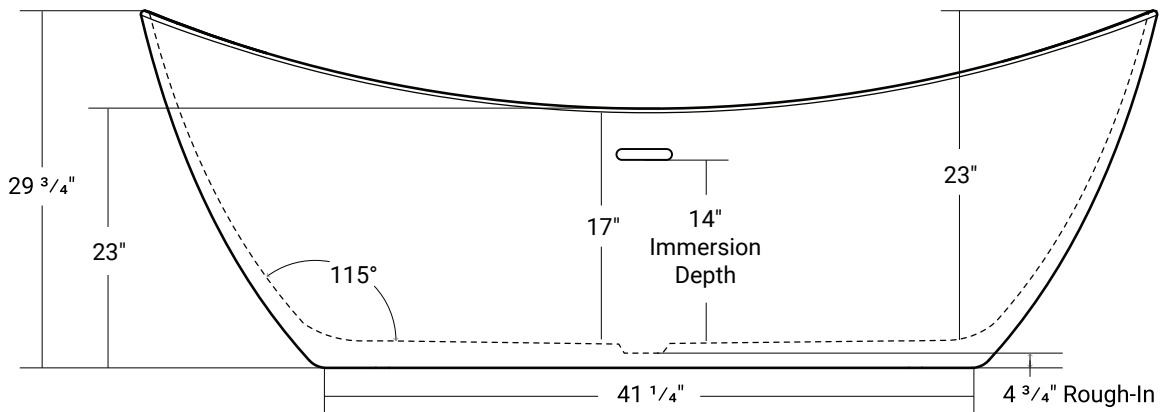

Acritec Industries Corp.

27049 Gloucester Way
Langley, B.C. V4W 3Y3

Tel: 604.607.0856

Fax: 604.607.0857

Email: info@acritec.com

Website: www.acritec.com

In keeping with our policy of continuing product improvement, Acritec Industries Corp. reserves the right to change product specifications without notice.

Important

*While we strive to provide accurate measurements for our customers, sometimes mistakes happen. Our goal is to help things run smoothly from shipment to installation, so if you notice any errors in our spec sheets, please let us know.

Our products are handmade & hand finished so you can expect a tolerance of $\pm \frac{1}{4}$ " on all measurements. We strongly recommend waiting until your ordered product is on-site before attempting any rough-in carpentry or plumbing.

If you want to verify any of our measurements, please feel free to call or email us.

*Drawings are not to scale