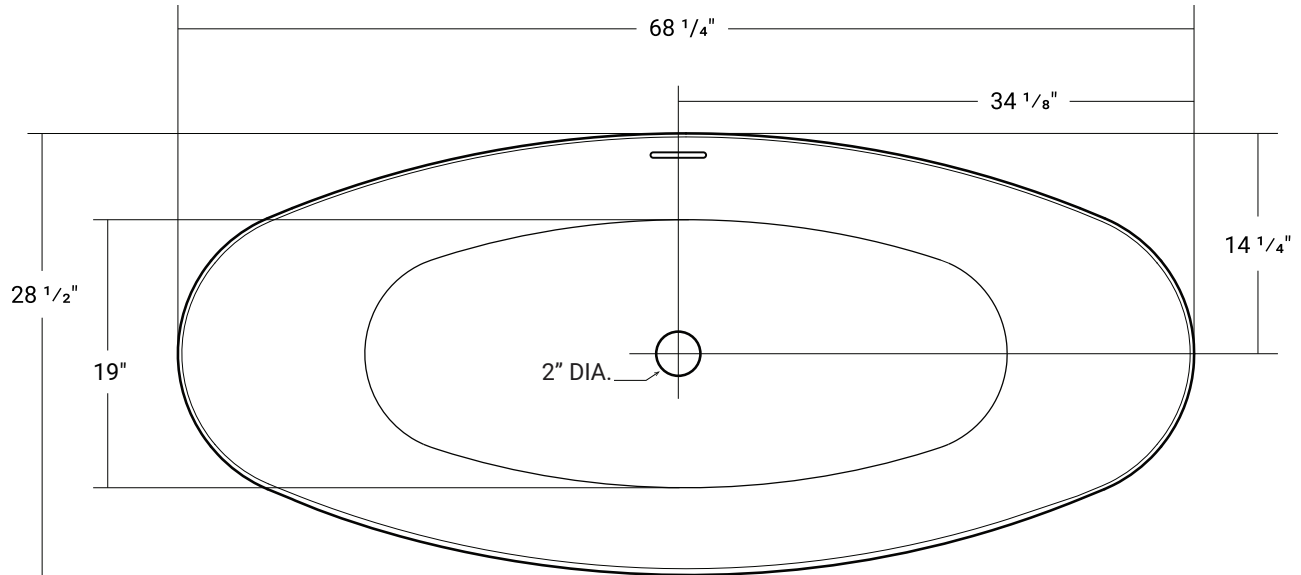

Acritec Industries Corp.

27049 Gloucester Way
Langley, B.C. V4W 3Y3

Tel: 604.607.0856

Fax: 604.607.0857

Email: info@acritec.com

Website: www.acritec.com

In keeping with our policy of continuing product improvement, Acritec Industries Corp. reserves the right to change product specifications without notice.

Important

*While we strive to provide accurate measurements for our customers, sometimes mistakes happen. Our goal is to help things run smoothly from shipment to installation, so if you notice any errors in our spec sheets, please let us know.

Our products are handmade & hand finished so you can expect a tolerance of $\pm \frac{1}{4}$ " on all measurements. We strongly recommend waiting until your ordered product is on-site before attempting any rough-in carpentry or plumbing.

If you want to verify any of our measurements, please feel free to call or email us.

*Drawings are not to scale