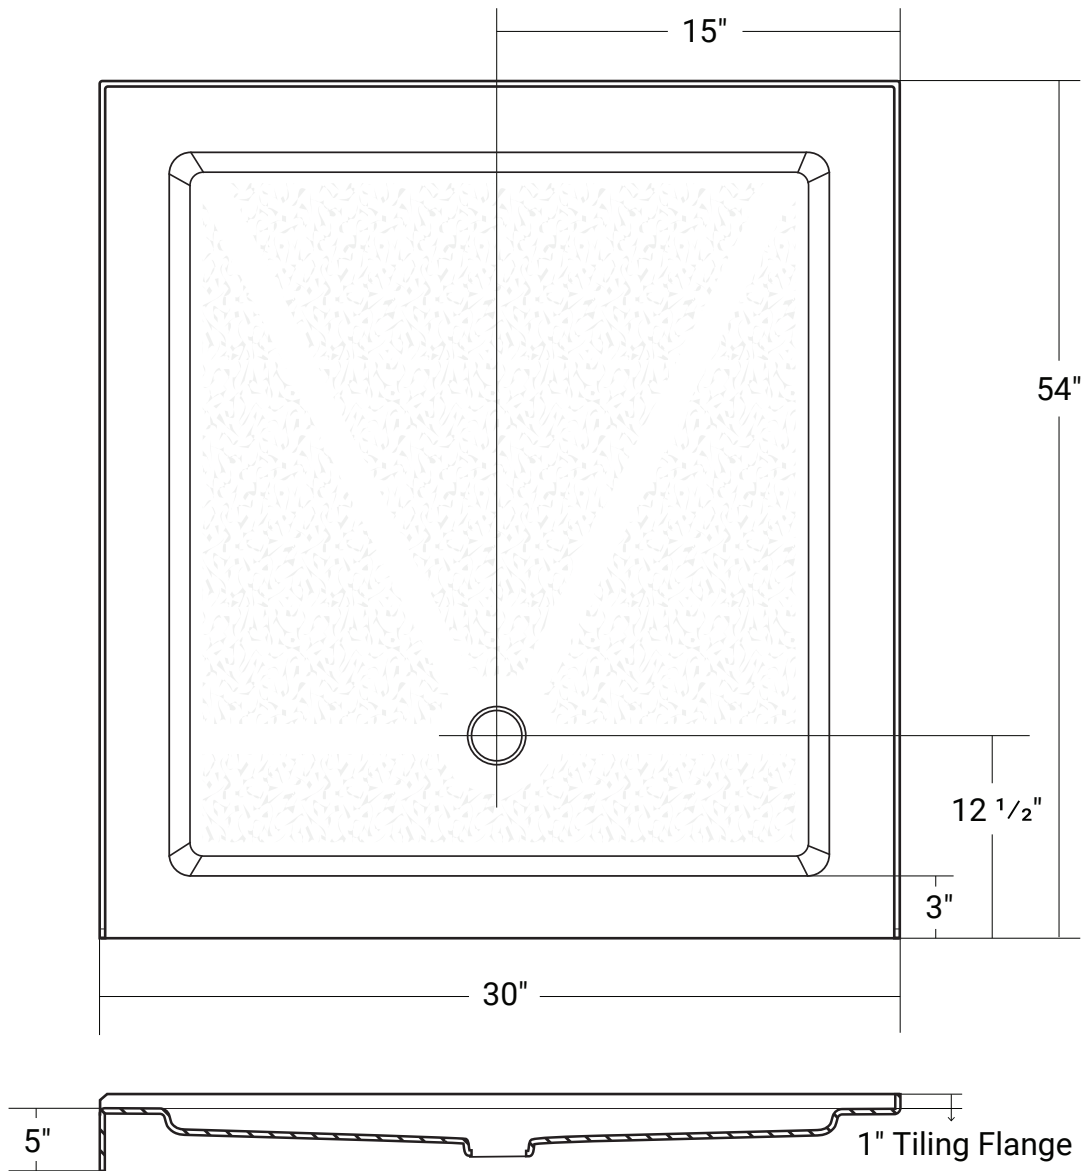

## 30" x 54"

Product # 63011

---

Regular Profile | Single Threshold

### Product Specifications

- 100% Acrylic with fiberglass & wood reinforcement
- Leveling legs included
- Available in white
- 1 year limited manufacturer's warranty included

### Design Features

- Standard 3  $\frac{3}{8}$ " shower drain opening
- Shower base trimmed to fit 30" x 54" rough opening
- integral 1" tiling flange for easy installation
- Bottom: light texture and pattern