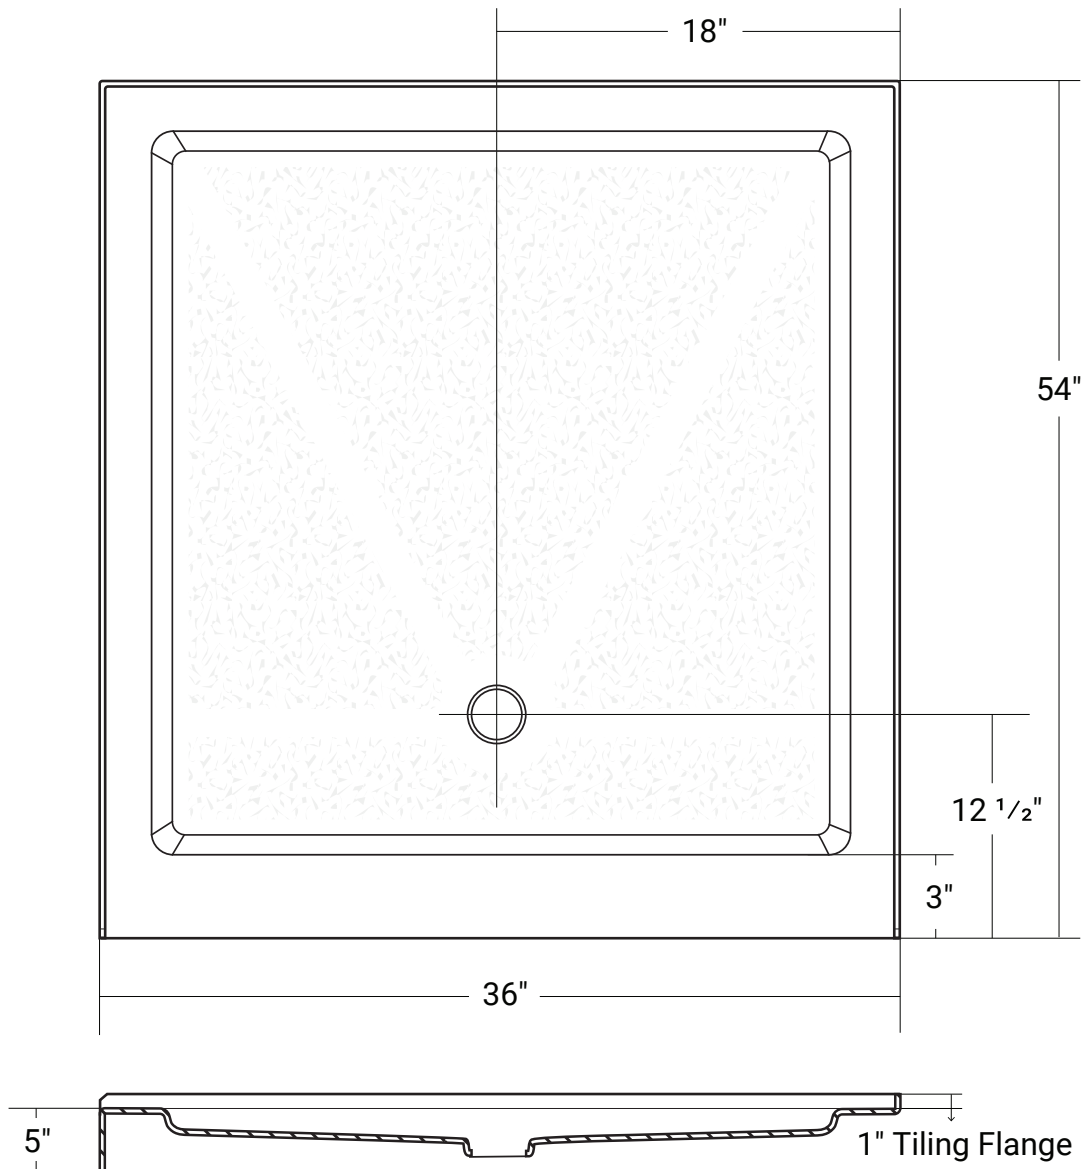

## 36" x 54"

Product # 63141

---

Regular Profile | Single Threshold

### Design Features

- Standard 3  $\frac{3}{8}$ " shower drain opening
- Shower base trimmed to fit 36" x 54" rough opening
- Integral 1" tiling flange for easy installation
- Bottom: light texture and pattern