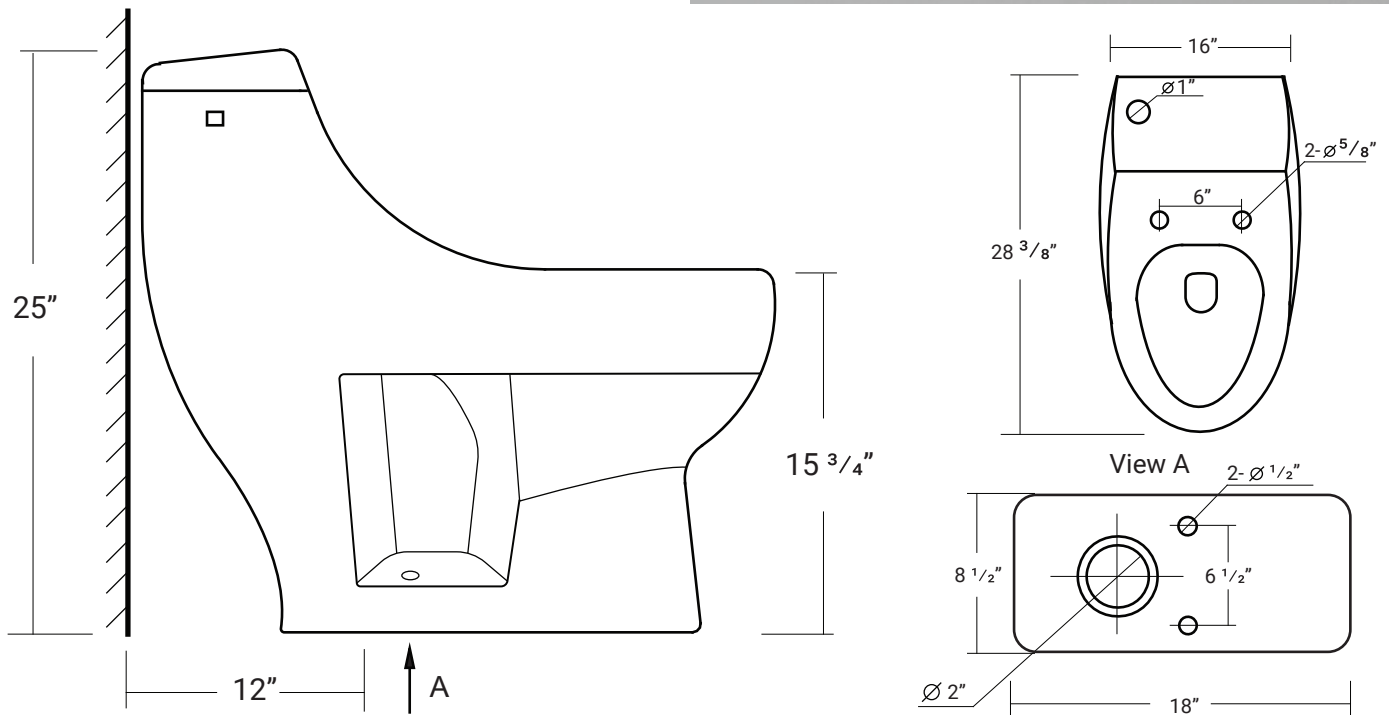

31030

Elongated Single Flush

28 3/8" x 16" x 25"

6 Litres per Flush

- Ceramic toilet with durable glazed finish throughout.
- Soft-closing seat and lid included.
- Jet siphonic flushing function.
- 1 year limited manufacturer's warranty included.

Our products are handmade & hand finished so you can expect a tolerance of $\pm 1/4"$ on all measurements. We strongly recommend waiting until your ordered product is on-site before attempting any rough-in carpentry or plumbing.