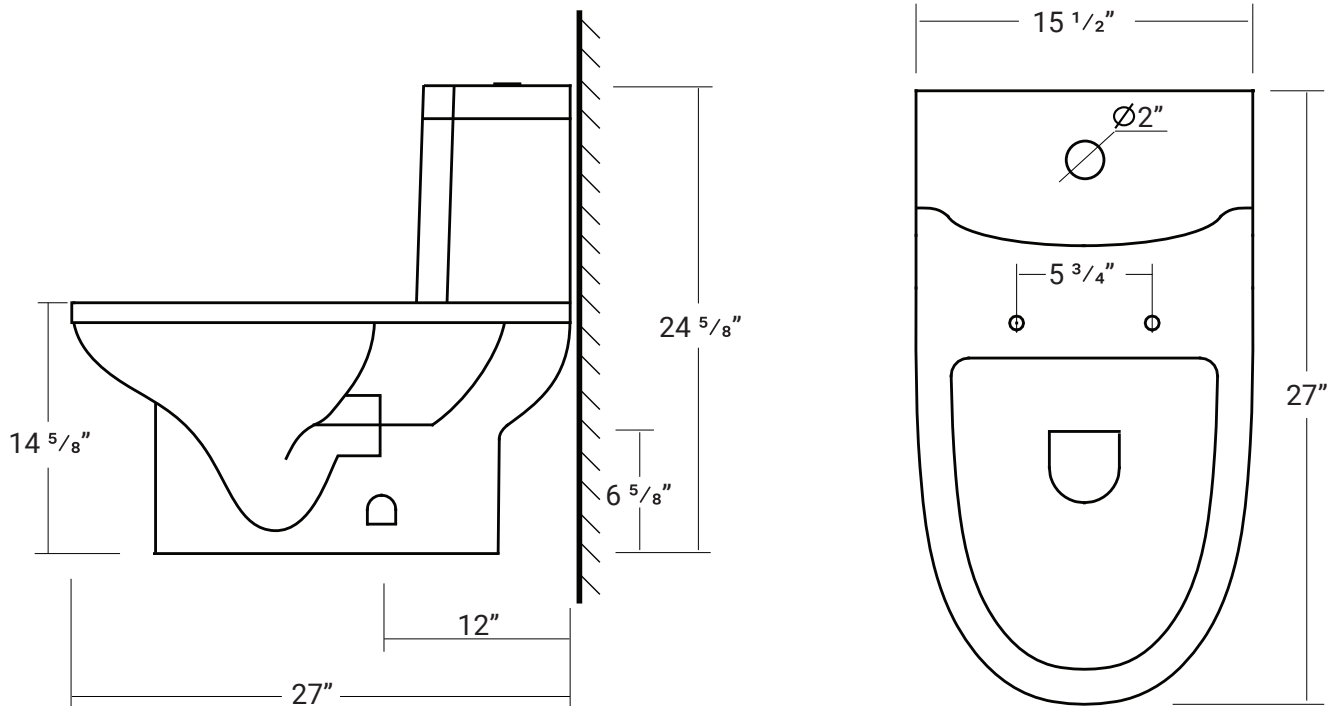

31060

Round Front Dual Flush

27" x 15 1/2" x 24 5/8"

3/6 Litres per Flush

- Ceramic toilet with durable glazed finish throughout.
- Soft-closing seat and lid included.
- Jet siphonic flushing function.
- 1 year limited manufacturer's warranty included.

Our products are handmade & hand finished so you can expect a tolerance of $\pm 1/4$ " on all measurements. We strongly recommend waiting until your ordered product is on-site before attempting any rough-in carpentry or plumbing.