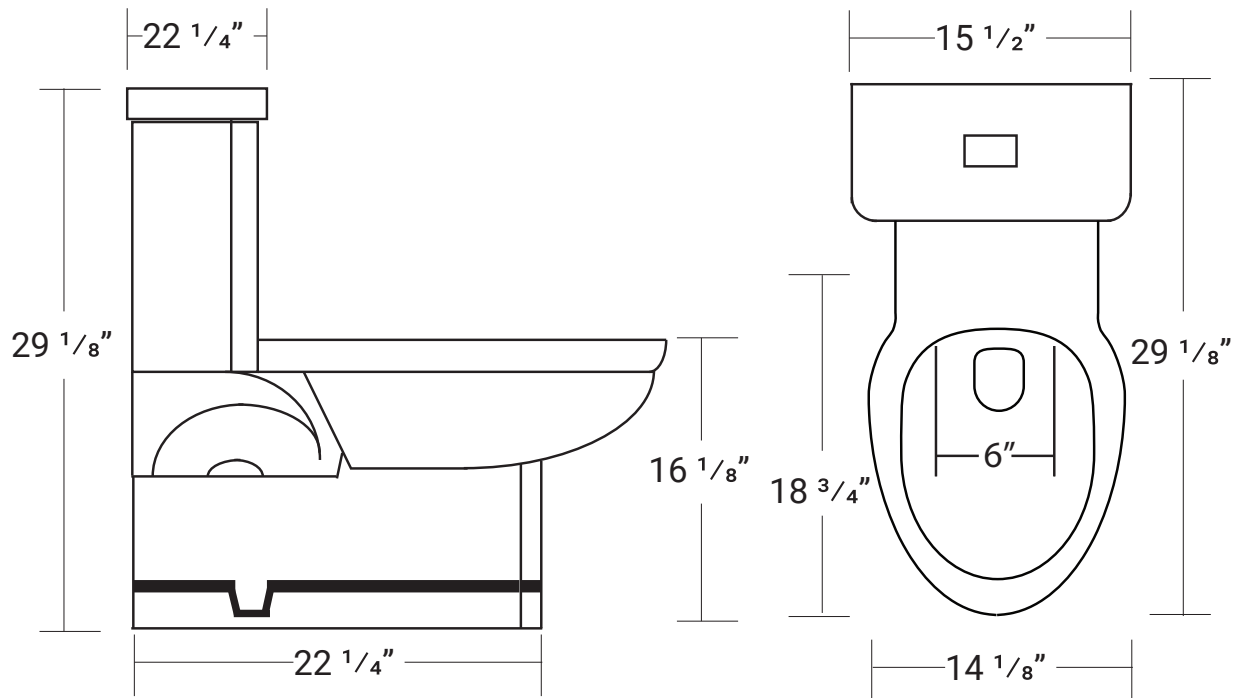

31100

Elongated Single Flush

29 1/8" x 15 1/2" x 29 1/8"

5 Litres per Flush

- Ceramic toilet with durable glazed finish throughout.
- Soft-closing seat and lid included.
- Jet siphonic flushing function.
- 1 year limited manufacturer's warranty included.

Our products are handmade & hand finished so you can expect a tolerance of $\pm 1/4$ " on all measurements. We strongly recommend waiting until your ordered product is on-site before attempting any rough-in carpentry or plumbing.