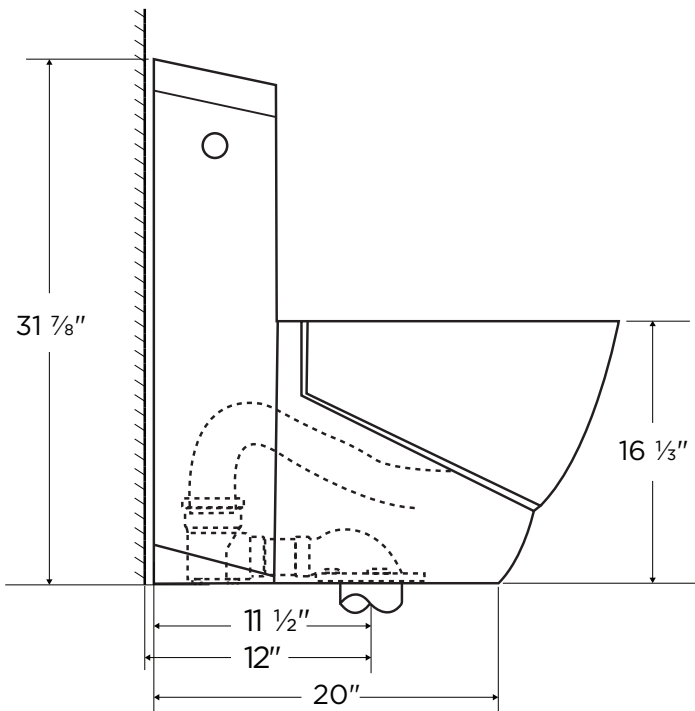

31140

Square Front Single Flush

27 3/4" x 15" x 31 7/8"

6 Litres per Flush

- Ceramic toilet with durable glazed finish throughout.
- Soft-closing seat and lid included.
- Jet siphonic flushing function.
- 1 year limited manufacturer's warranty included.

Important

*While we strive to provide accurate measurements for our customers, sometimes mistakes happen. Our goal is to help things run smoothly from shipment to installation, so if you notice any errors in our spec sheets, please let us know.

Our products are handmade & hand finished so you can expect a tolerance of ± 1/4" on all measurements. We strongly recommend waiting until your ordered product is on-site before attempting any rough-in carpentry or plumbing.