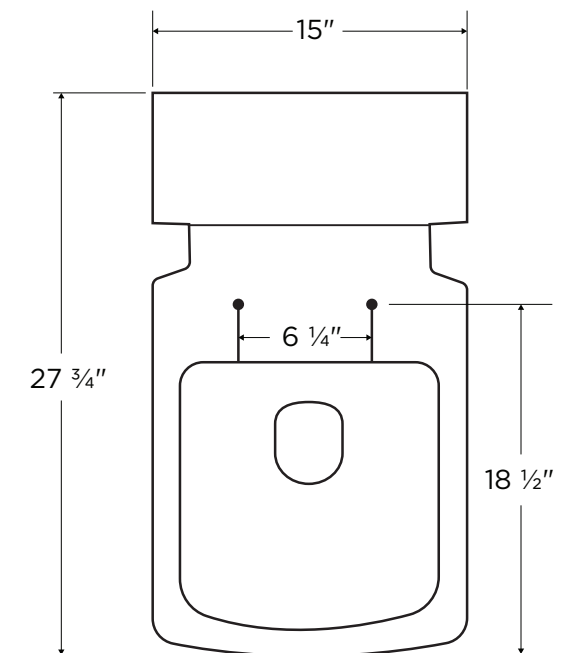

31140

Square Front Single Flush

27 3/4" x 15" x 31 7/8"

6 Litres per Flush

- Ceramic toilet with durable glazed finish throughout.
- Soft-closing seat and lid included.
- Jet siphonic flushing function.
- 1 year limited manufacturer's warranty included.