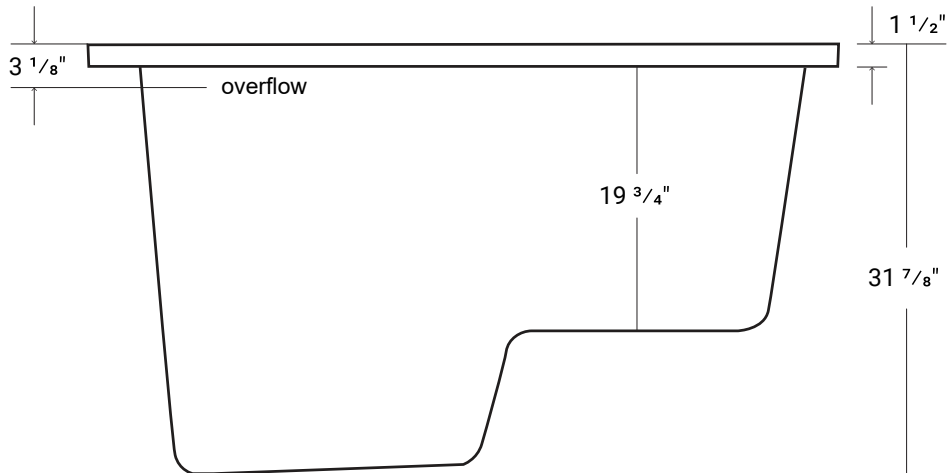

Tiffany

Product #: 44355

55" x 39 1/2" x 31 7/8" | Immersion Depth: 28 1/2"

Product Specifications

- 100% acrylic with fiberglass & wood reinforcement
- Water capacity - 106 US gallons
- 1 year limited manufacturer's warranty included
- integral seat

Design Features

- Seamless, 1-piece acrylic bath
- Designed for drop-in installation
- Gently sloping back & arm rests

Available Upgrades

- Chromotherapy
- Lateral Air
- Hydro Massage
- Comfortwarm™
- Vibe Sound
- Aromatherapy