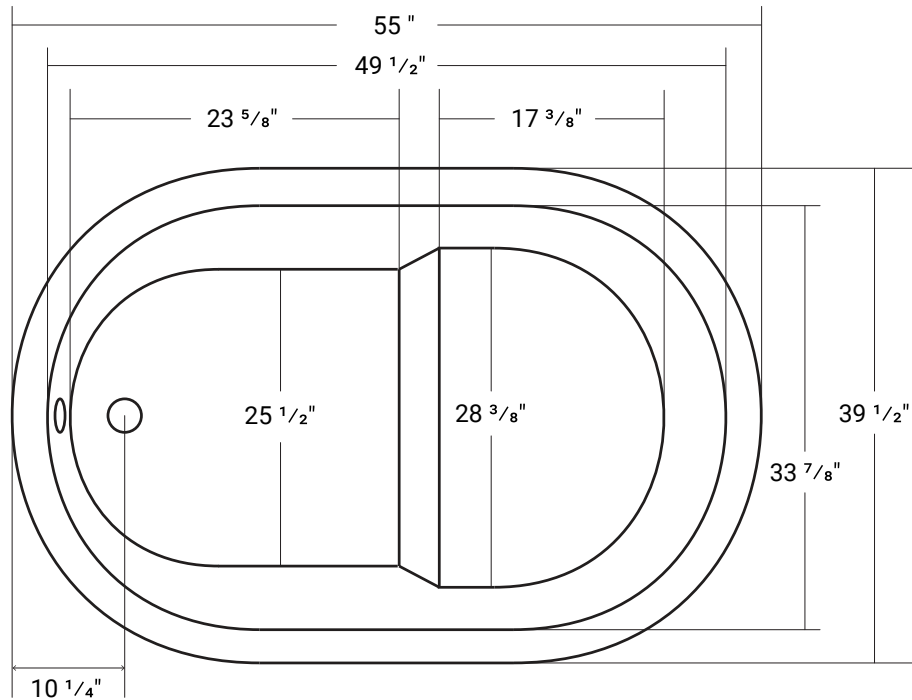

Acritec Industries Corp.

27049 Gloucester Way
Langley, B.C. V4W 3Y3

Tel: 604.607.0856

Fax: 604.607.0857

Email: info@acritec.com

Website: www.acritec.com

In keeping with our policy of continuing product improvement, Acritec Industries Corp. reserves the right to change product specifications without notice.

Important

*While we strive to provide accurate measurements for our customers, sometimes mistakes happen. Our goal is to help things run smoothly from shipment to installation, so if you notice any errors in our spec sheets, please let us know.

Our products are handmade & hand finished so you can expect a tolerance of $\pm \frac{1}{4}$ " on all measurements. We strongly recommend waiting until your ordered product is on-site before attempting any rough-in carpentry or plumbing.

If you want to verify any of our measurements, please feel free to call or email us.

*Drawings are not to scale