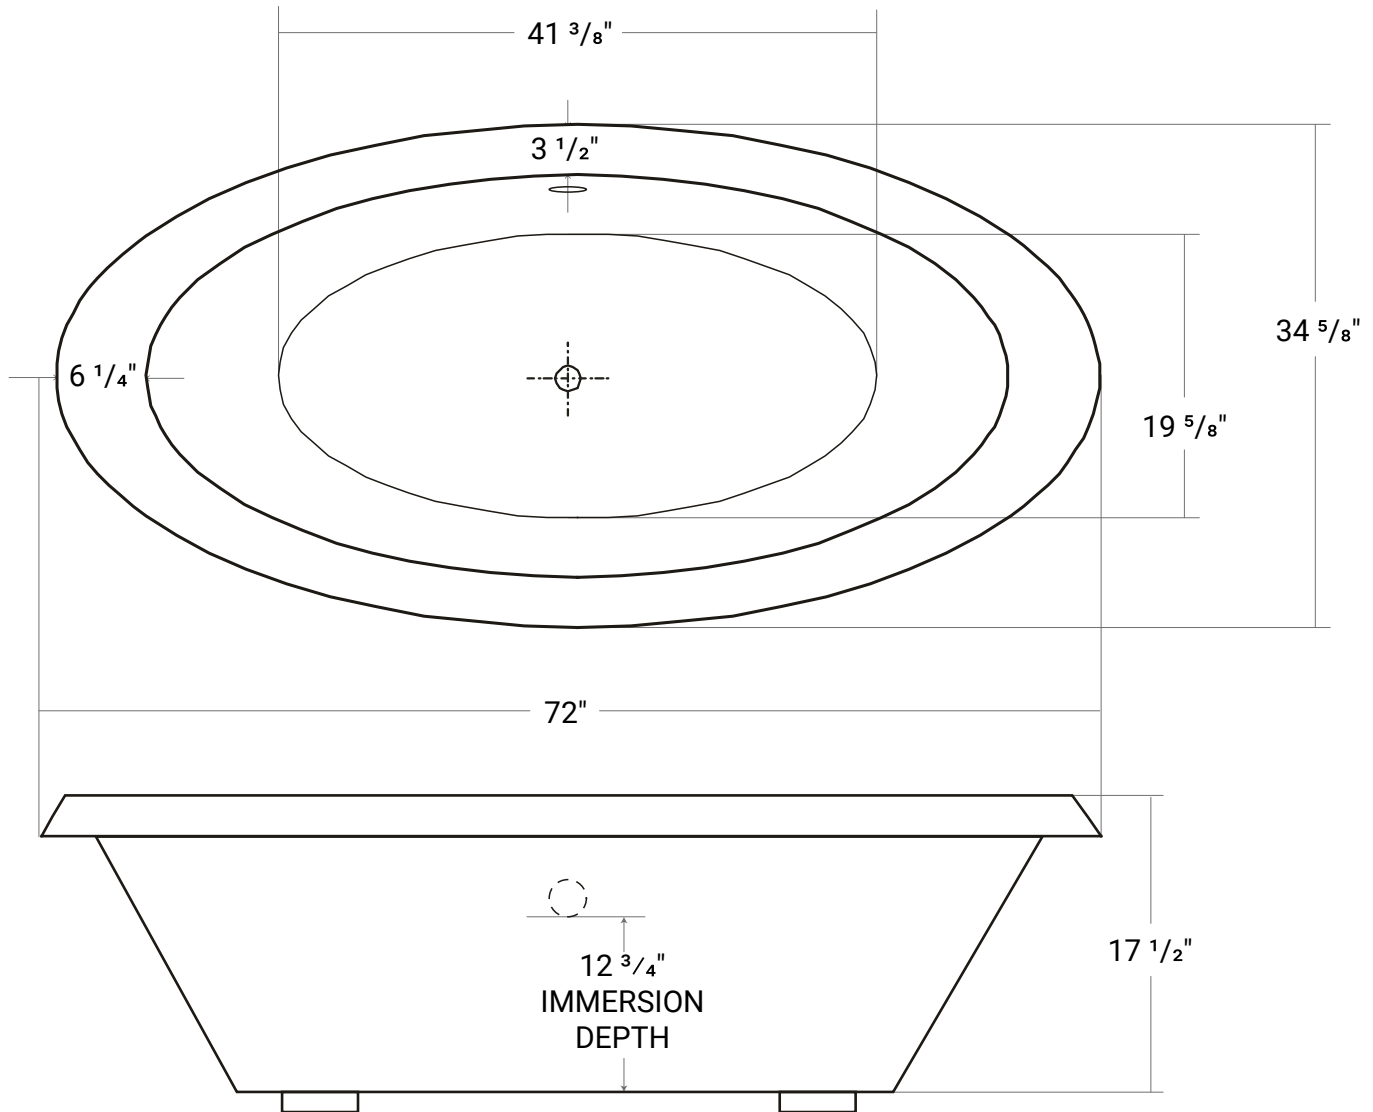

Acritec Industries Corp.

27049 Gloucester Way
Langley, B.C. V4W 3Y3

Tel: 604.607.0856

Fax: 604.607.0857

Email: info@acritec.com

Website: www.acritec.com

In keeping with our policy of continuing product improvement, Acritec Industries Corp. reserves the right to change product specifications without notice.

Important

*While we strive to provide accurate measurements for our customers, sometimes mistakes happen. Our goal is to help things run smoothly from shipment to installation, so if you notice any errors in our spec sheets, please let us know.

Our products are handmade & hand finished so you can expect a tolerance of $\pm \frac{1}{4}"$ on all measurements. We strongly recommend waiting until your ordered product is on-site before attempting any rough-in carpentry or plumbing.

If you want to verify any of our measurements, please feel free to call or email us.

*Drawings are not to scale