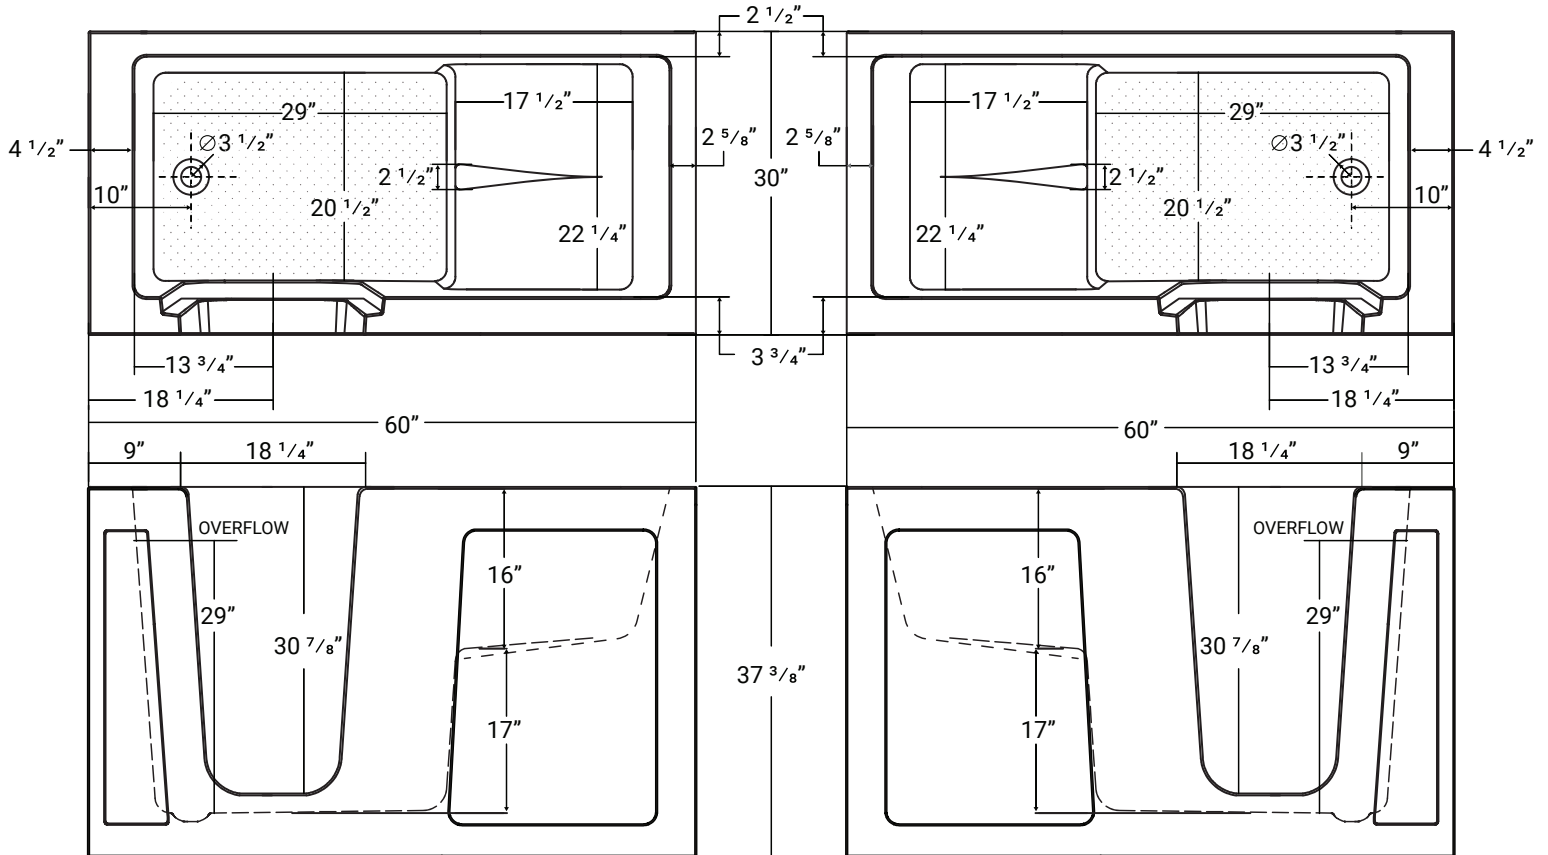

LEFT HAND DRAIN: 70093

RIGHT HAND DRAIN: 70094

Acritec Industries Corp.

27049 Gloucester Way
Langley, B.C. V4W 3Y3

Tel: 604.607.0856

Fax: 604.607.0857

Email: info@acritec.com

Website: www.acritec.com

In keeping with our policy of continuing product improvement, Acritec Industries Corp. reserves the right to change product specifications without notice.

Important

*While we strive to provide accurate measurements for our customers, sometimes mistakes happen. Our goal is to help things run smoothly from shipment to installation, so if you notice any errors in our spec sheets, please let us know.

Our products are handmade & hand finished so you can expect a tolerance of $\pm \frac{1}{4}"$ on all measurements. We strongly recommend waiting until your ordered product is on-site before attempting any rough-in carpentry or plumbing.

If you want to verify any of our measurements, please feel free to call or email us.

*Drawings are not to scale