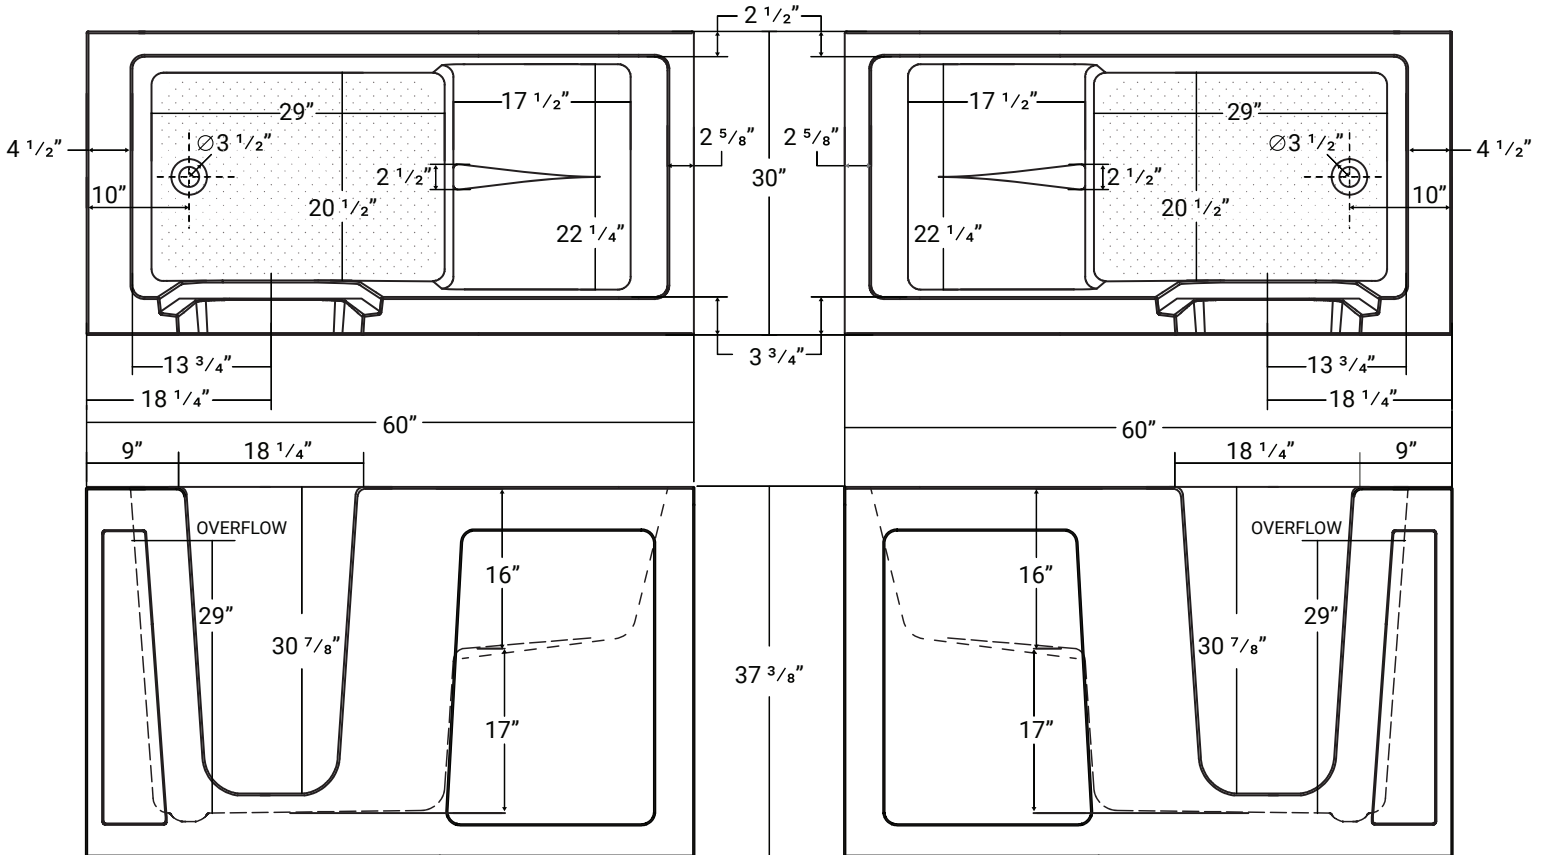

LEFT HAND DRAIN: 70093

RIGHT HAND DRAIN: 70094

Acritec Industries Corp.

27049 Gloucester Way
Langley, B.C. V4W 3Y3

Tel: 604.607.0856

Fax: 604.607.0857

Email: info@acritec.com

Website: www.acritec.com

In keeping with our policy of continuing product improvement, Acritec Industries Corp. reserves the right to change product specifications without notice.

Important

*While we strive to provide accurate measurements for our customers, sometimes mistakes happen. Our goal is to help things run smoothly from shipment to installation, so if you notice any errors in our spec sheets, please let us know.

Our products are handmade & hand finished so you can expect a tolerance of $\pm \frac{1}{4}$ " on all measurements. We strongly recommend waiting until your ordered product is on-site before attempting any rough-in carpentry or plumbing.

If you want to verify any of our measurements, please feel free to call or email us.

*Drawings are not to scale