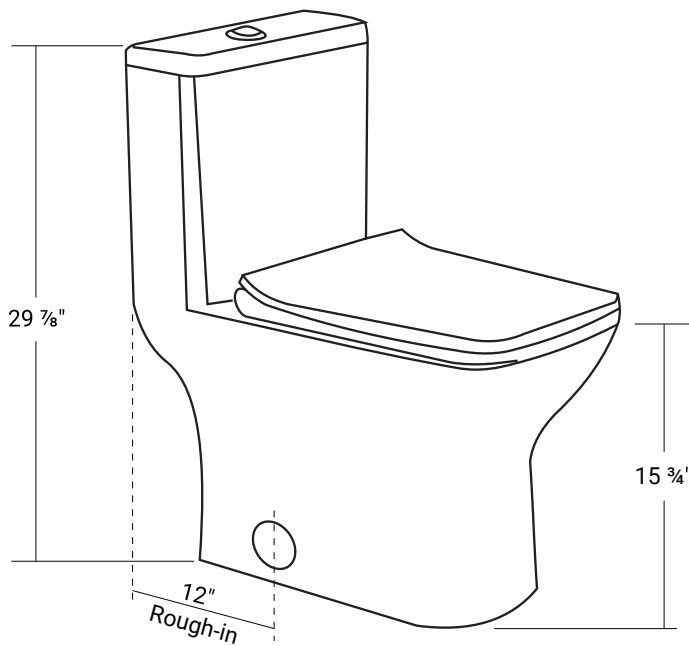

31201-BLK

Square Front Single Flush

25 ¼" x 15 ⅛" x 29 ⅞"

4.8 Litres per Flush

- Ceramic toilet with durable glazed finish throughout.
- Matte black finish
- Chrome-plated top button
- Soft-closing seat and lid included.
- Jet siphonic flushing function.
- 1 year limited manufacturer's warranty included.