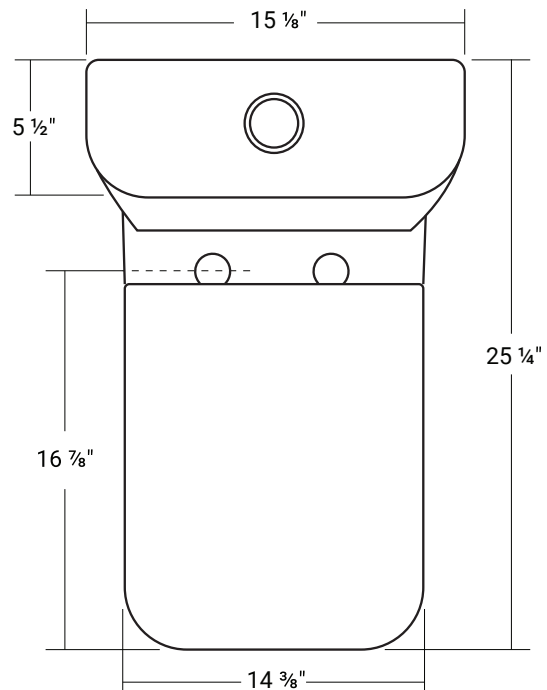

31201-BLK

Square Front Single Flush

25 ¼" x 15 ⅛" x 29 ⅞"

4.8 Litres per Flush

- Ceramic toilet with durable glazed finish throughout.
- Matte black finish
- Chrome-plated top button
- Soft-closing seat and lid included.
- Jet siphonic flushing function.
- 1 year limited manufacturer's warranty included.