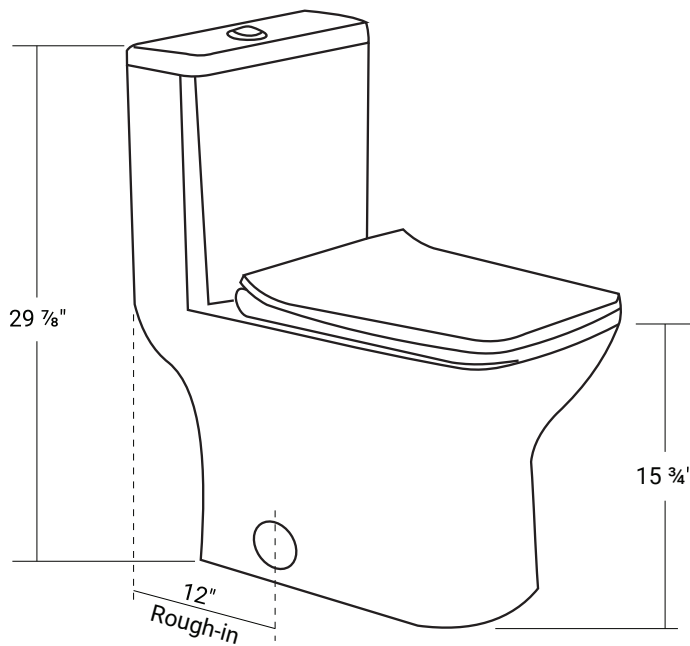

## Square Front Single Flush

25 ¼" x 15 ⅛" x 29 ⅞"

4.8 Litres per Flush

- Ceramic toilet with durable glazed finish throughout.
- Chrome-plated top button
- Soft-closing seat and lid included.
- Jet siphonic flushing function.
- 1 year limited manufacturer's warranty included.