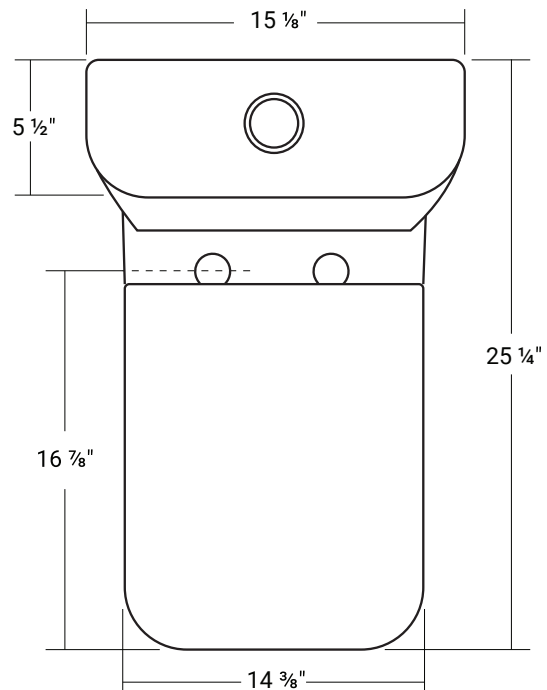

## Square Front Single Flush

25 ¼" x 15 ⅛" x 29 ⅞"

4.8 Litres per Flush

- Ceramic toilet with durable glazed finish throughout.
- Chrome-plated top button
- Soft-closing seat and lid included.
- Jet siphonic flushing function.
- 1 year limited manufacturer's warranty included.