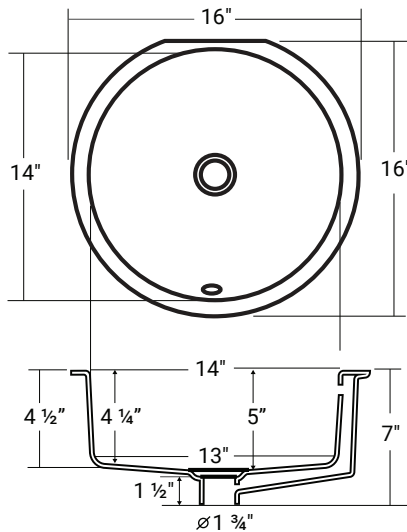

36981C

Round Porcelain Undermount Bathroom Basin

16" x 16" x 7"

Product Specifications

- Available in white
- Round bowl.
- Drain not included
- Installation brackets sold separately. Item # 04000.
- 1 year limited manufacturer's warranty included.

COUNTERTOP CUT-OUT:

It is recommended that the hole for the sink be cut $\frac{1}{2}$ " x $\frac{1}{2}$ " smaller than the inside bowl dimensions.

Important

*While we strive to provide accurate measurements for our customers, sometimes mistakes happen. Our goal is to help things run smoothly from shipment to installation, so if you notice any errors in our spec sheets, please let us know.